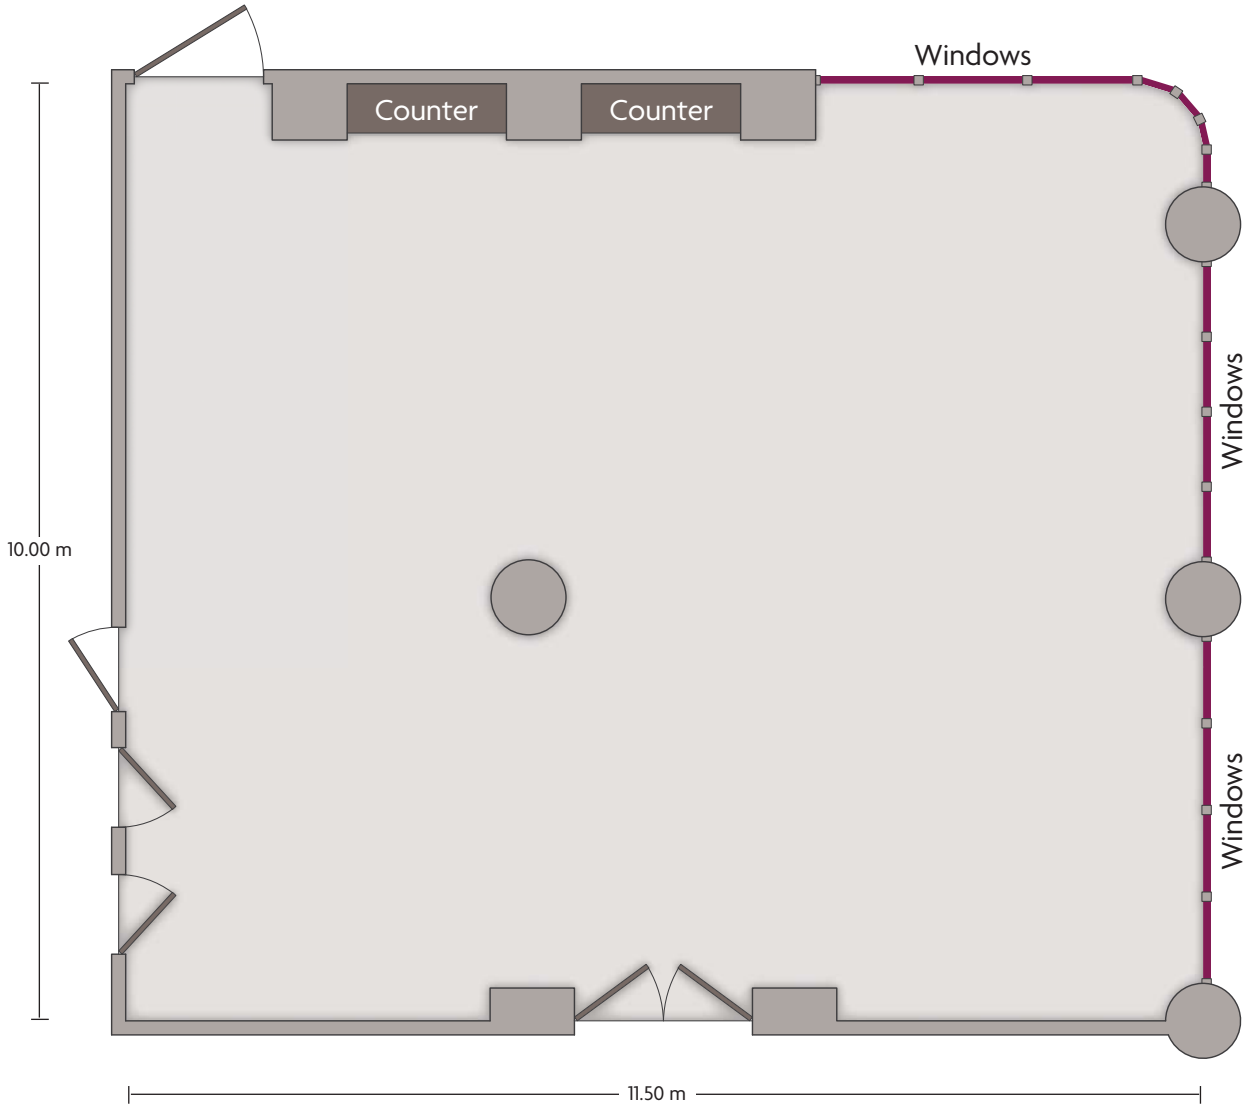

# Crowne Plaza® Surfers Paradise - Phoenix

LENGTH: 13.30 m    WIDTH: 12.50 m    HEIGHT: 3.00 m    TOTAL SQUARE METERS: 152.02 m<sup>2</sup>    MAXIMUM CAPACITY: 130    POWER OUTLETS: 12

2807 Gold Coast Highway | Surfers Paradise QLD - 4217, Australia | +61-7-5592-9900

# Crowne Plaza® Surfers Paradise - Waratah Pre-function

LENGTH: 10.83 m    WIDTH: 4.29 m    HEIGHT: 3.18 m    TOTAL SQUARE METERS: 33.60 m<sup>2</sup>    MAXIMUM CAPACITY: N/A    POWER OUTLETS: 24

2807 Gold Coast Highway | Surfers Paradise QLD - 4217, Australia | +61-7-5592-9900

\*Multiple layout options available for this space.

# Crowne Plaza® Surfers Paradise - Waratah

LENGTH: 11.50 m    WIDTH: 10.00 m    HEIGHT: 3.18 m    TOTAL SQUARE METERS: 109.56 m<sup>2</sup>    MAXIMUM CAPACITY: 80    POWER OUTLETS: 24

2807 Gold Coast Highway | Surfers Paradise QLD - 4217, Australia | +61-7-5592-9900