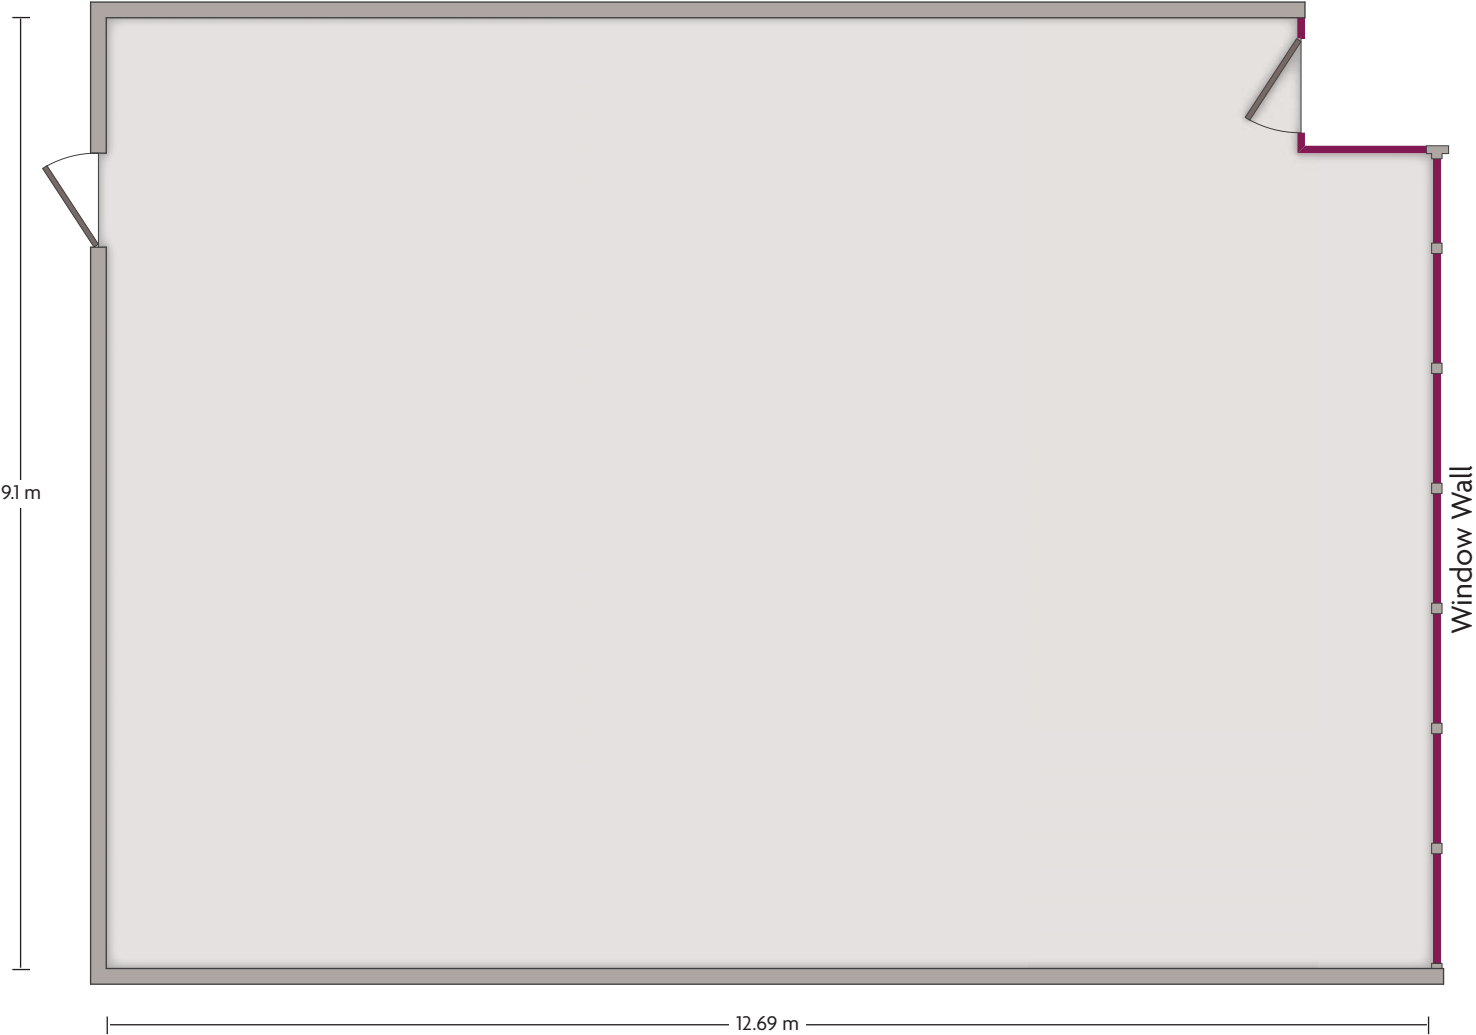

Crowne Plaza® Surfers Paradise - Monaco II

LENGTH: 12.69 m   WIDTH: 9.10 m   HEIGHT: 3.50 m   TOTAL SQUARE METERS: 113.39 m²   MAXIMUM CAPACITY: 110   POWER OUTLETS: 18

2807 Gold Coast Highway | Surfers Paradise QLD - 4217, Australia | +61-7-5592-9900

*Multiple layout options available for this space.