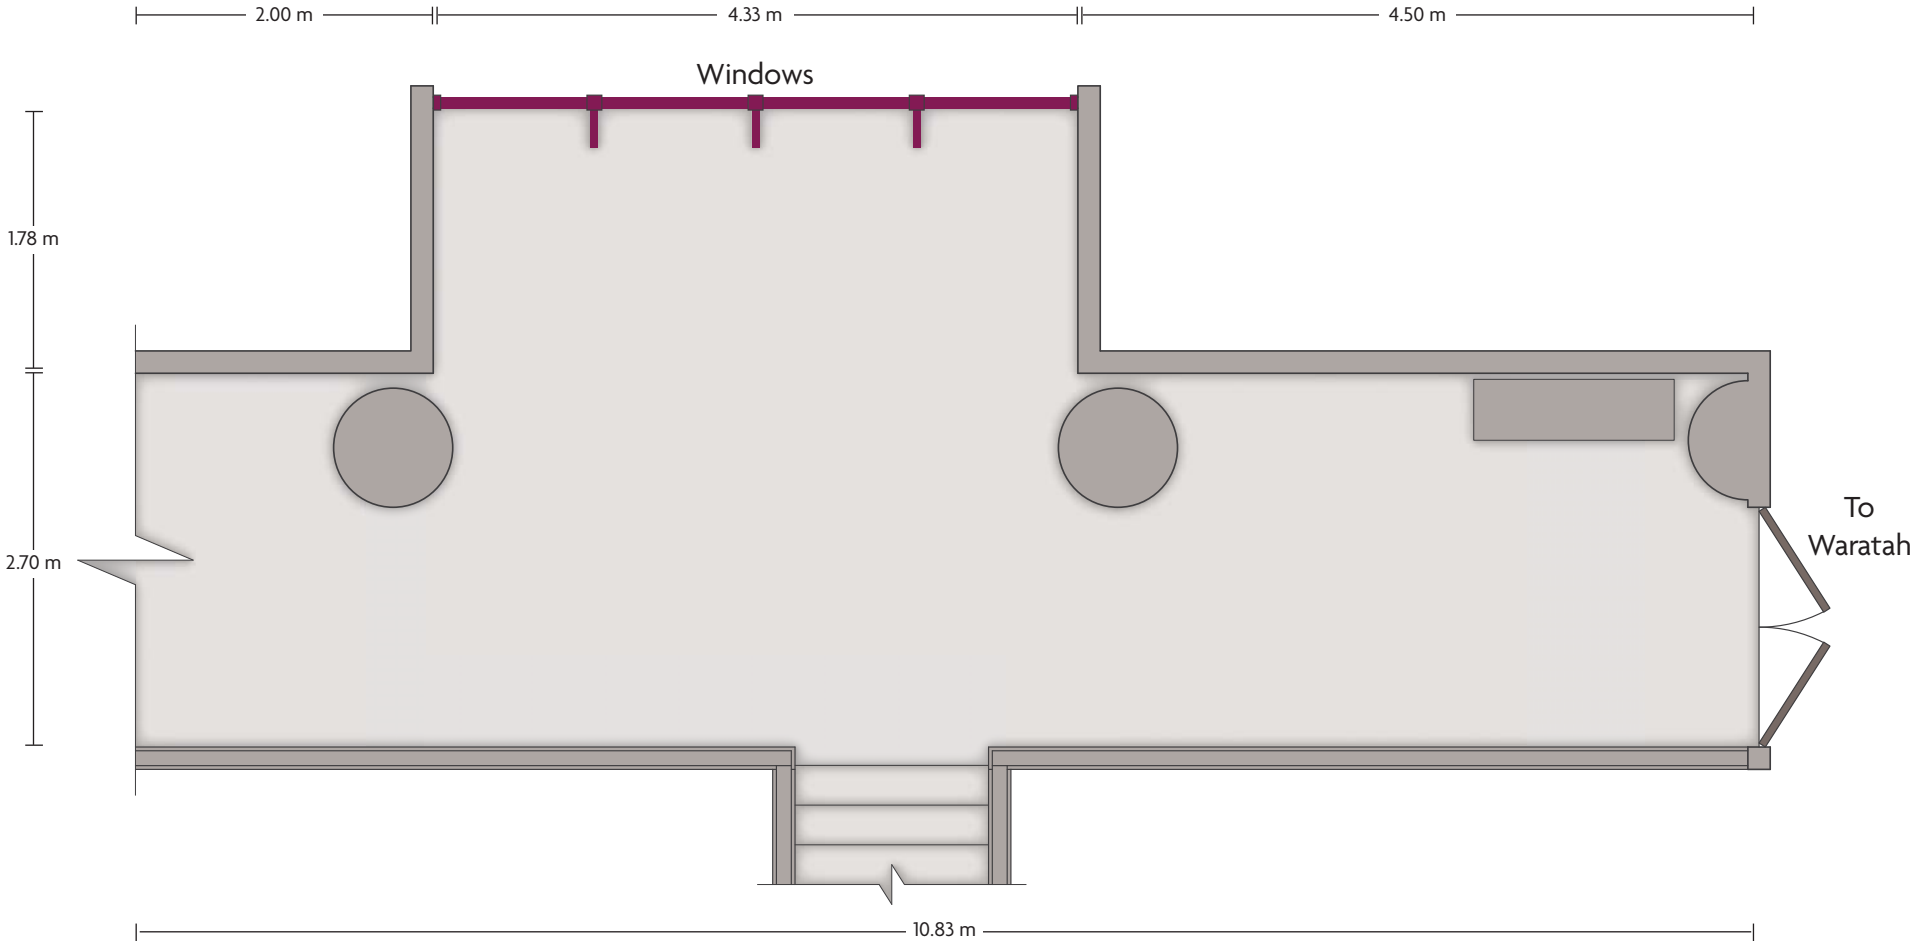

\*Multiple layout options available for this space.

# Crowne Plaza® Surfers Paradise - Phoenix

LENGTH: 13.30 m    WIDTH: 12.50 m    HEIGHT: 3.00 m    TOTAL SQUARE METERS: 152.02 m<sup>2</sup>    MAXIMUM CAPACITY: 130    POWER OUTLETS: 12

2807 Gold Coast Highway | Surfers Paradise QLD - 4217, Australia | +61-7-5592-9900

# Crowne Plaza® Surfers Paradise - Waratah Pre-function

LENGTH: 10.83 m    WIDTH: 4.29 m    HEIGHT: 3.18 m    TOTAL SQUARE METERS: 33.60 m<sup>2</sup>    MAXIMUM CAPACITY: N/A    POWER OUTLETS: 24

2807 Gold Coast Highway | Surfers Paradise QLD - 4217, Australia | +61-7-5592-9900