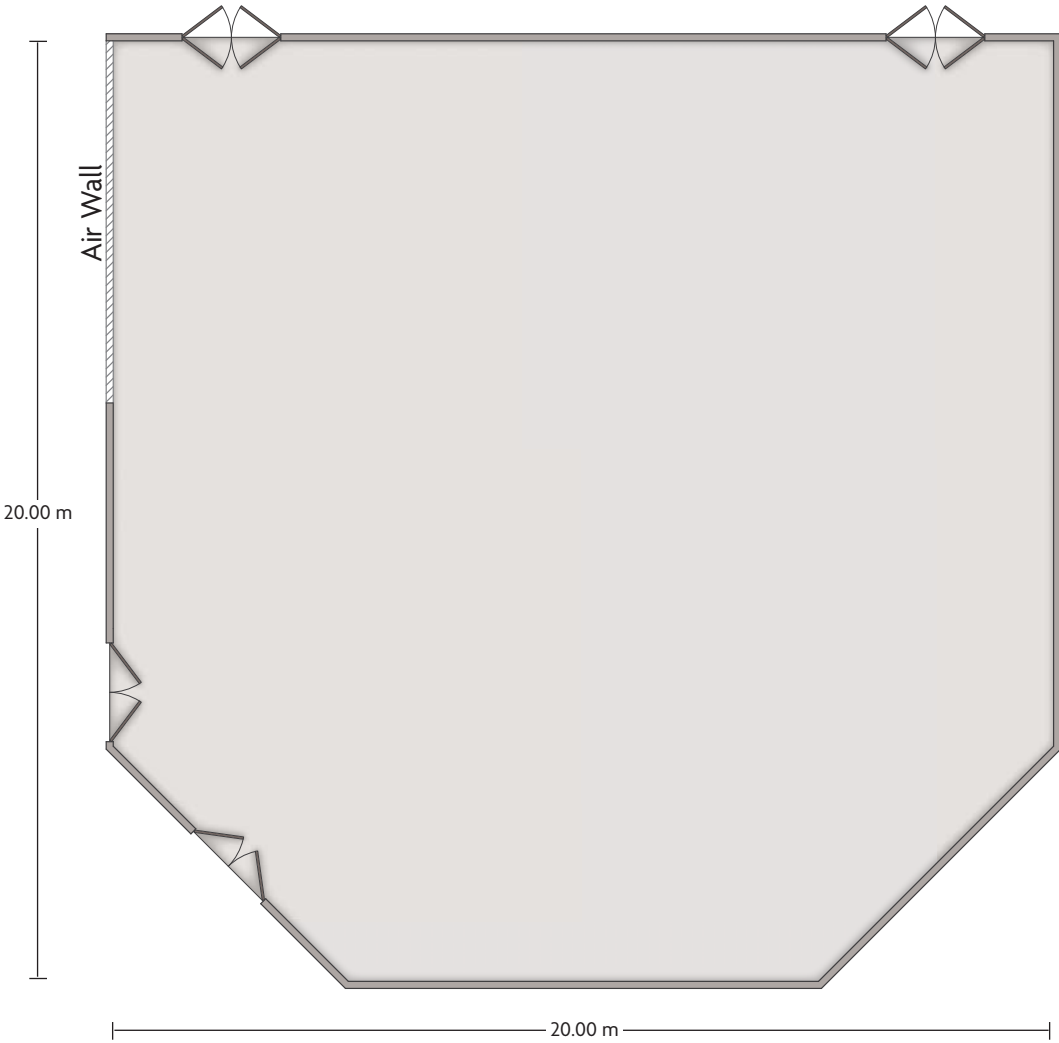

# Crowne Plaza® Surfers Paradise - Norfolk, Kauri & Cypress Pre-function

LENGTH: 14.70 m    WIDTH: 8.88 m    HEIGHT: 3.60 m    TOTAL SQUARE METERS: 134.57 m<sup>2</sup>    MAXIMUM CAPACITY: N/A    POWER OUTLETS: 10

# Crowne Plaza® Surfers Paradise - Norfolk

LENGTH: 20.00 m    WIDTH: 20.00 m    HEIGHT: 4.80 m    TOTAL SQUARE METERS: 375.00 m<sup>2</sup>    MAXIMUM CAPACITY: 450    POWER OUTLETS: 22

2807 Gold Coast Highway | Surfers Paradise QLD - 4217, Australia | +61-7-5592-9900