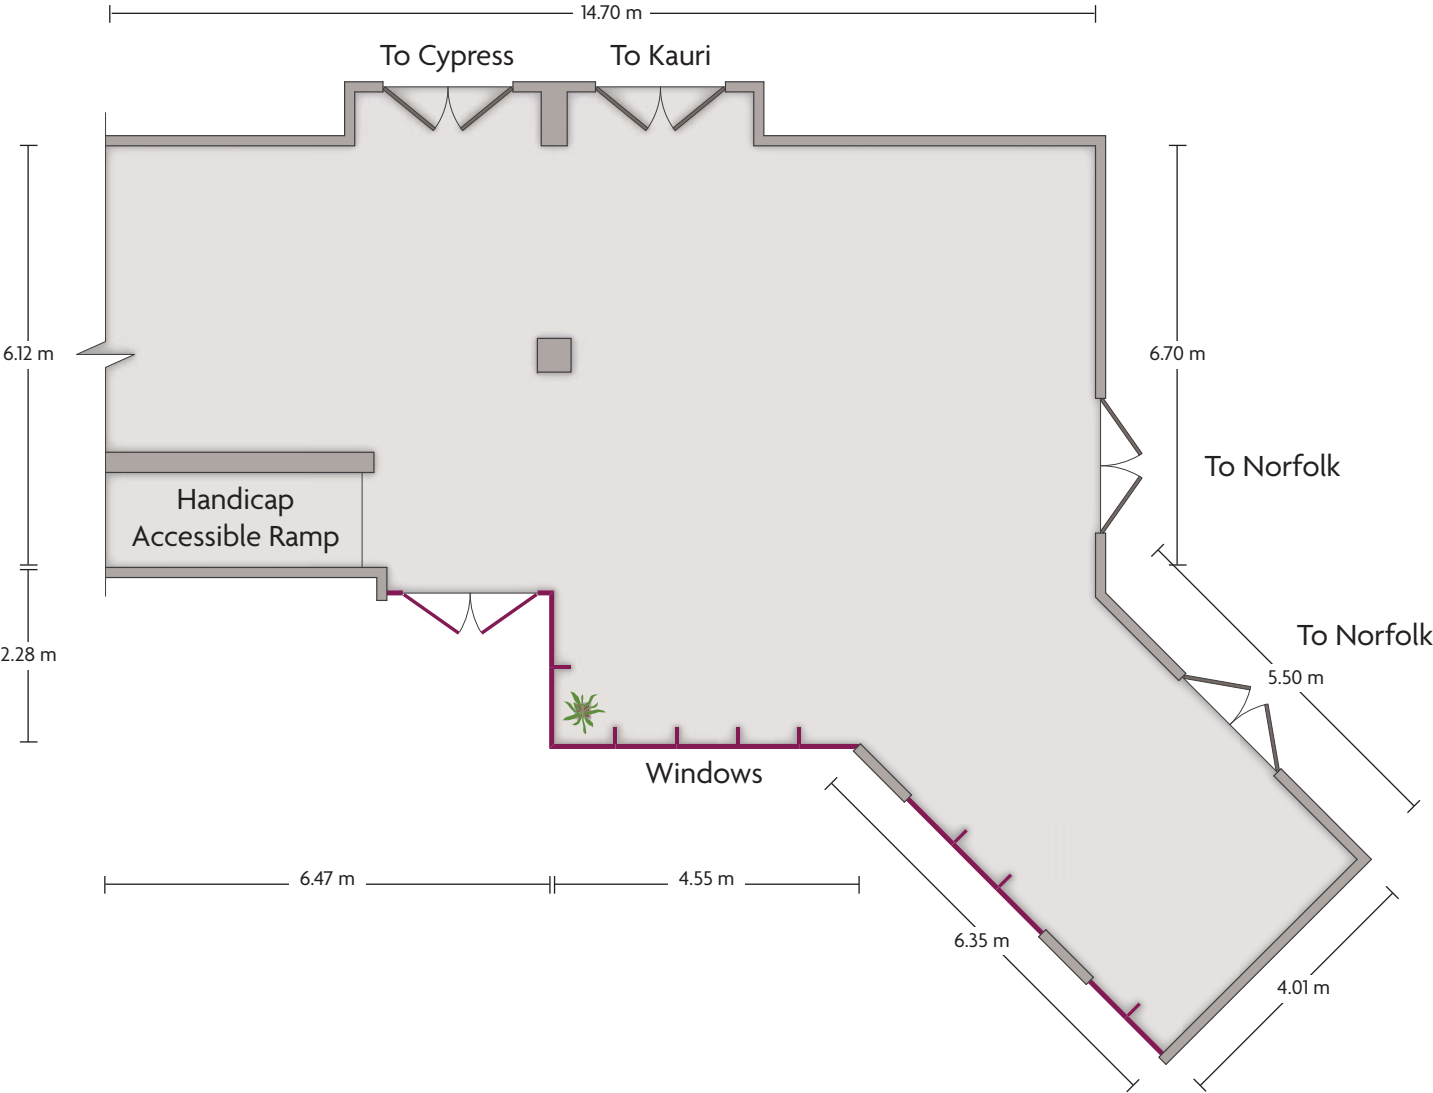

\*Multiple layout options available for this space.

# Crowne Plaza® Surfers Paradise - Monaco II

LENGTH: 12.69 m    WIDTH: 9.10 m    HEIGHT: 3.50 m    TOTAL SQUARE METERS: 113.39 m<sup>2</sup>    MAXIMUM CAPACITY: 110    POWER OUTLETS: 18

2807 Gold Coast Highway | Surfers Paradise QLD - 4217, Australia | +61-7-5592-9900

# Crowne Plaza® Surfers Paradise - Norfolk, Kauri & Cypress Pre-function

LENGTH: 14.70 m    WIDTH: 8.88 m    HEIGHT: 3.60 m    TOTAL SQUARE METERS: 134.57 m<sup>2</sup>    MAXIMUM CAPACITY: N/A    POWER OUTLETS: 10