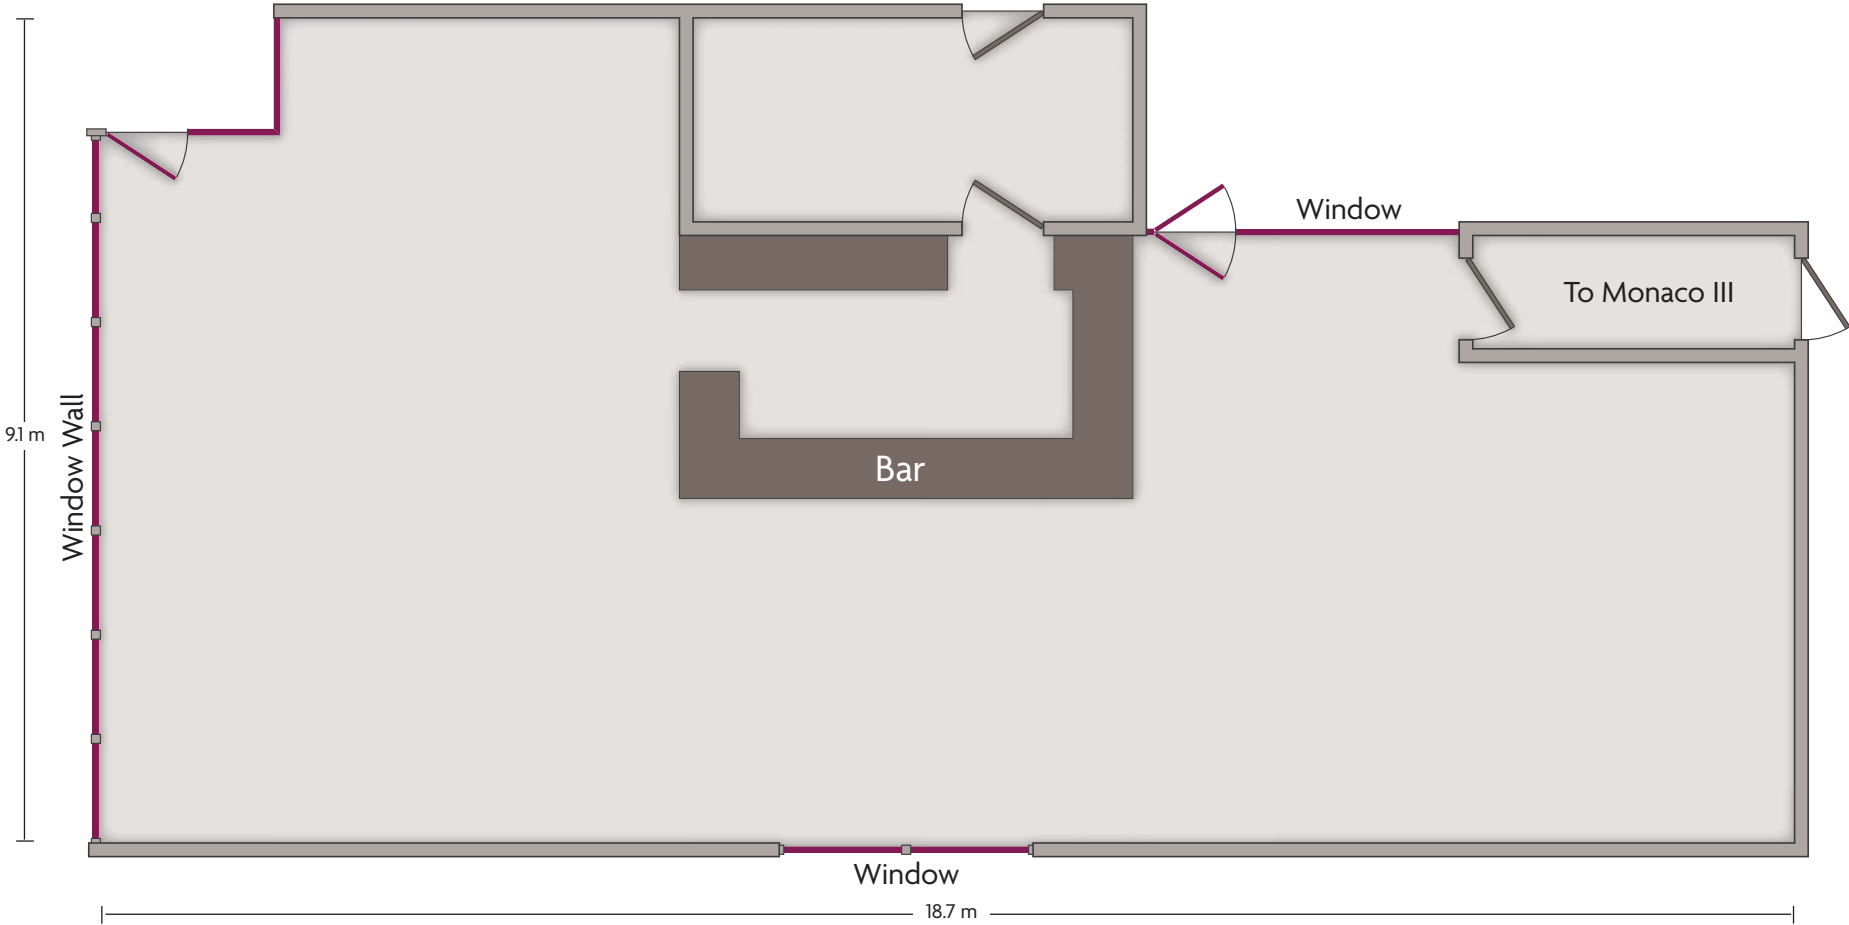

\*Multiple layout options available for this space.

# Crowne Plaza® Surfers Paradise - Monaco I & II

LENGTH: 31.48 m    WIDTH: 9.10 m    HEIGHT: 3.50 m    TOTAL SQUARE METERS: 239.37 m<sup>2</sup>    MAXIMUM CAPACITY: 190    POWER OUTLETS: 18

2807 Gold Coast Highway | Surfers Paradise QLD - 4217, Australia | +61-7-5592-9900

# Crowne Plaza® Surfers Paradise - Monaco I

LENGTH: 18.70 m    WIDTH: 9.10 m    HEIGHT: 3.00 m    TOTAL SQUARE METERS: 125.61 m<sup>2</sup>    MAXIMUM CAPACITY: 80    POWER OUTLETS: 18

2807 Gold Coast Highway | Surfers Paradise QLD - 4217, Australia | +61-7-5592-9900