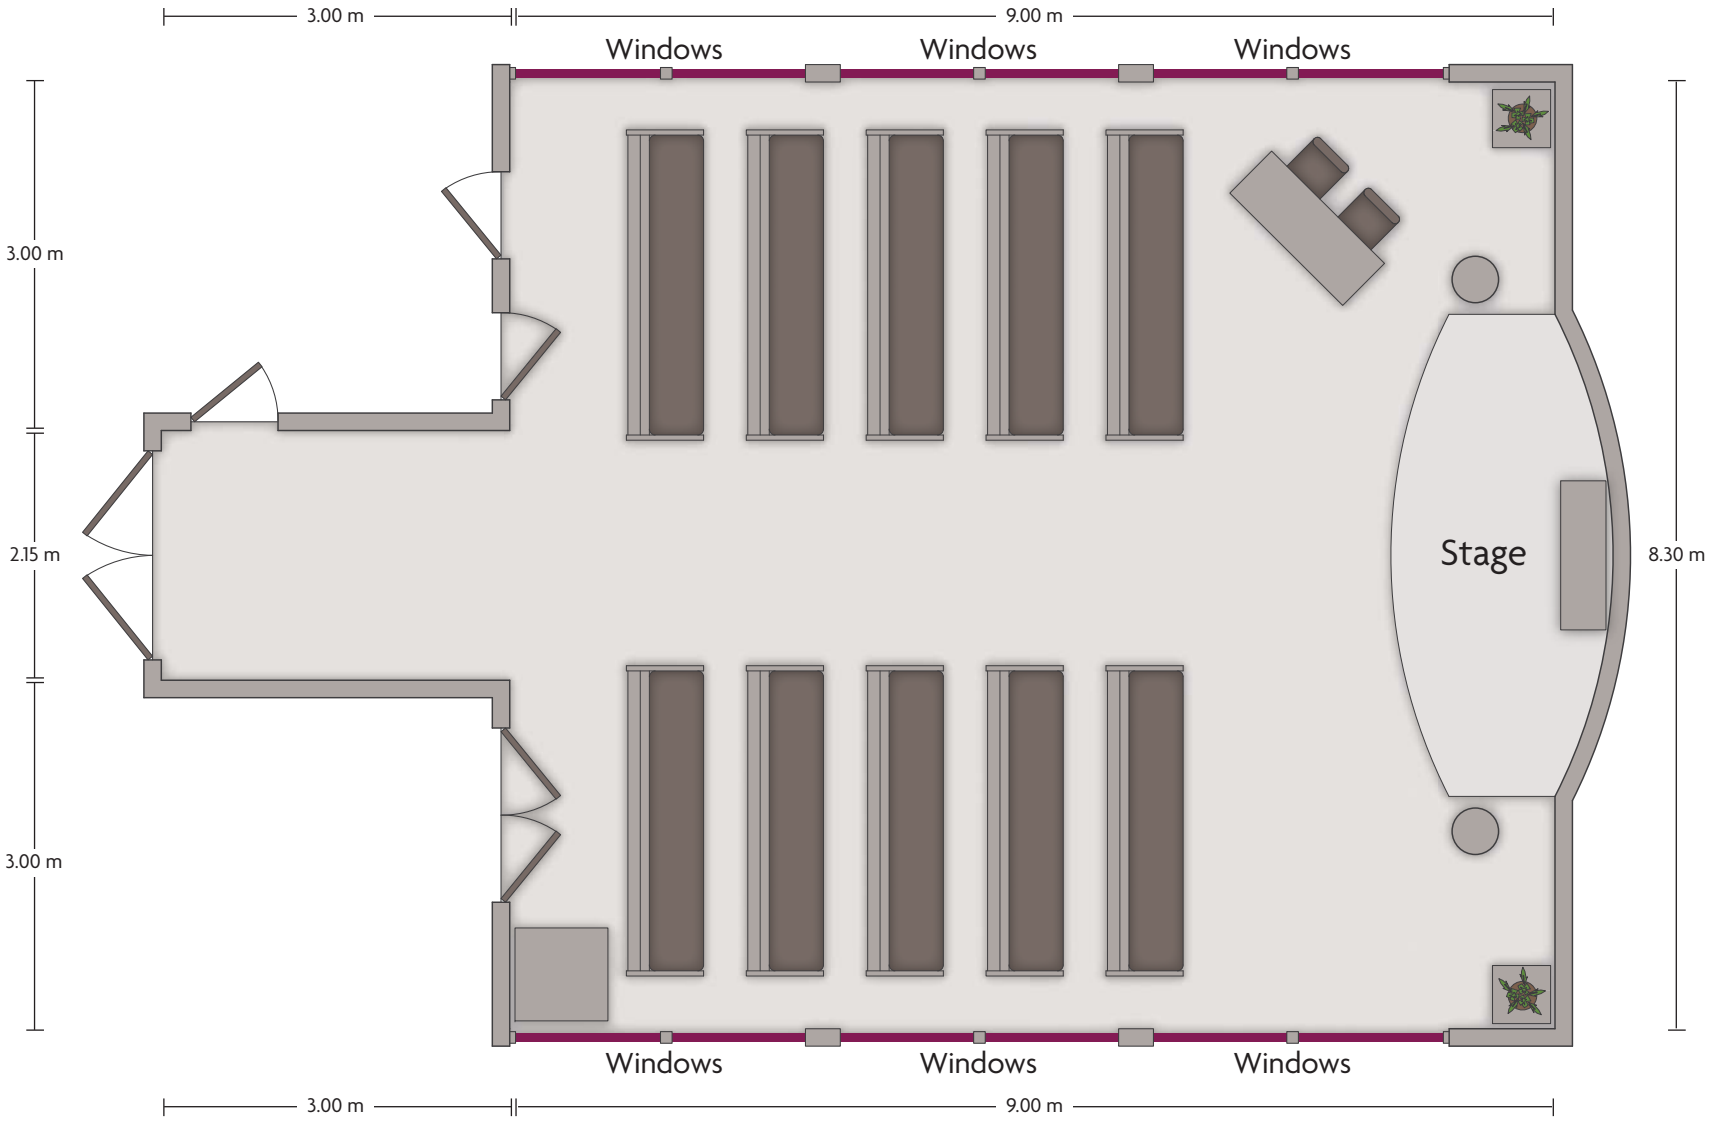

Crowne Plaza® Surfers Paradise - Chapel

LENGTH: 12.00 m   WIDTH: 8.15 m   HEIGHT: 5.00 m   TOTAL SQUARE METERS: 81.19 m²   MAXIMUM CAPACITY: 60   POWER OUTLETS: 10

2807 Gold Coast Highway | Surfers Paradise QLD - 4217, Australia | +61-7-5592-9900