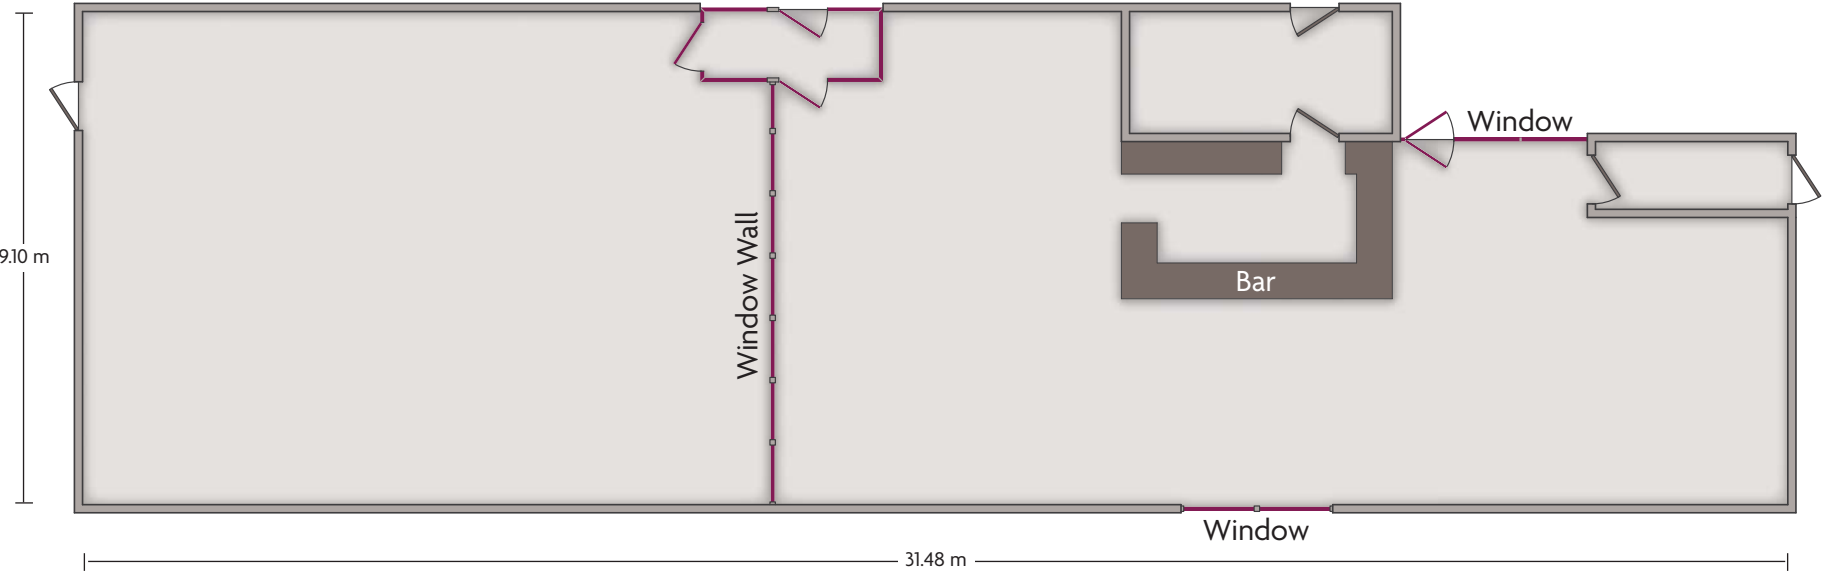

Crowne Plaza® Surfers Paradise - Monaco I & II

LENGTH: 31.48 m   WIDTH: 9.10 m   HEIGHT: 3.50 m   TOTAL SQUARE METERS: 239.37 m²   MAXIMUM CAPACITY: 190   POWER OUTLETS: 18

2807 Gold Coast Highway | Surfers Paradise QLD - 4217, Australia | +61-7-5592-9900

*Multiple layout options available for this space.