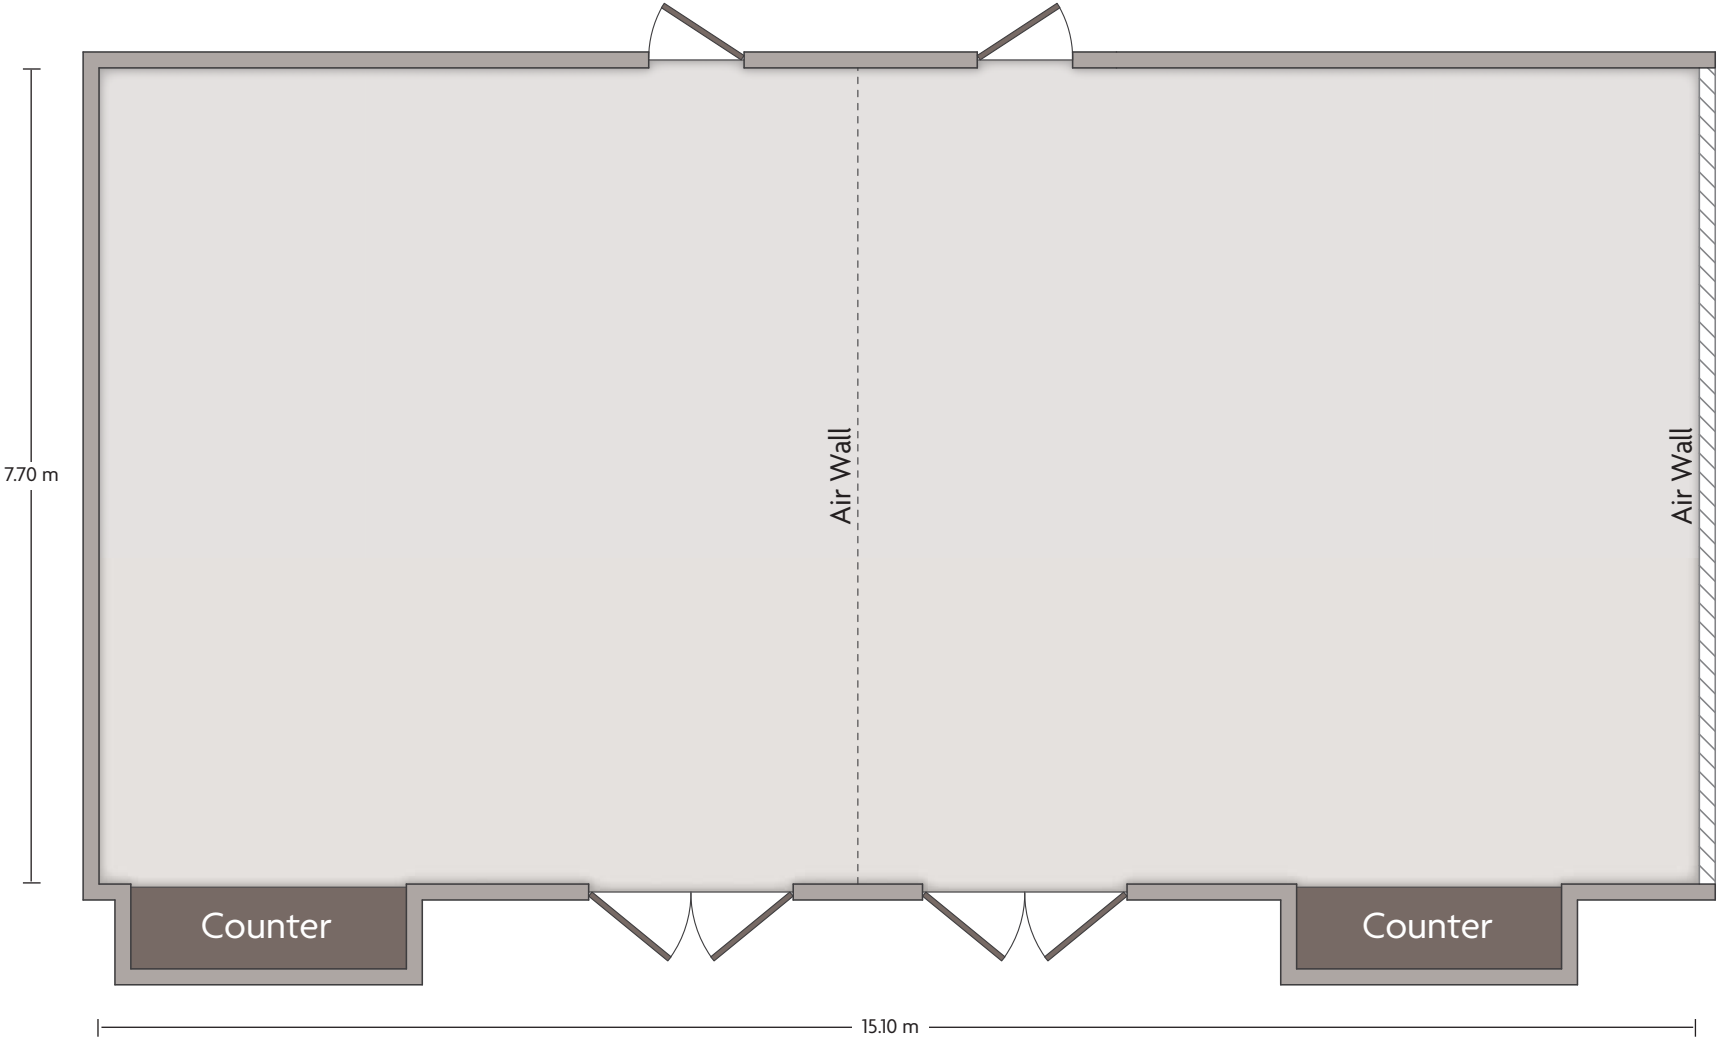

Crowne Plaza® Surfers Paradise - Cypress & Kauri

LENGTH: 15.10 m   WIDTH: 7.70 m   HEIGHT: 4.20 m   TOTAL SQUARE METERS: 116.27 m²   MAXIMUM CAPACITY: 115   POWER OUTLETS: 4

2807 Gold Coast Highway | Surfers Paradise QLD - 4217, Australia | +61-7-5592-9900

*Multiple layout options available for this space.