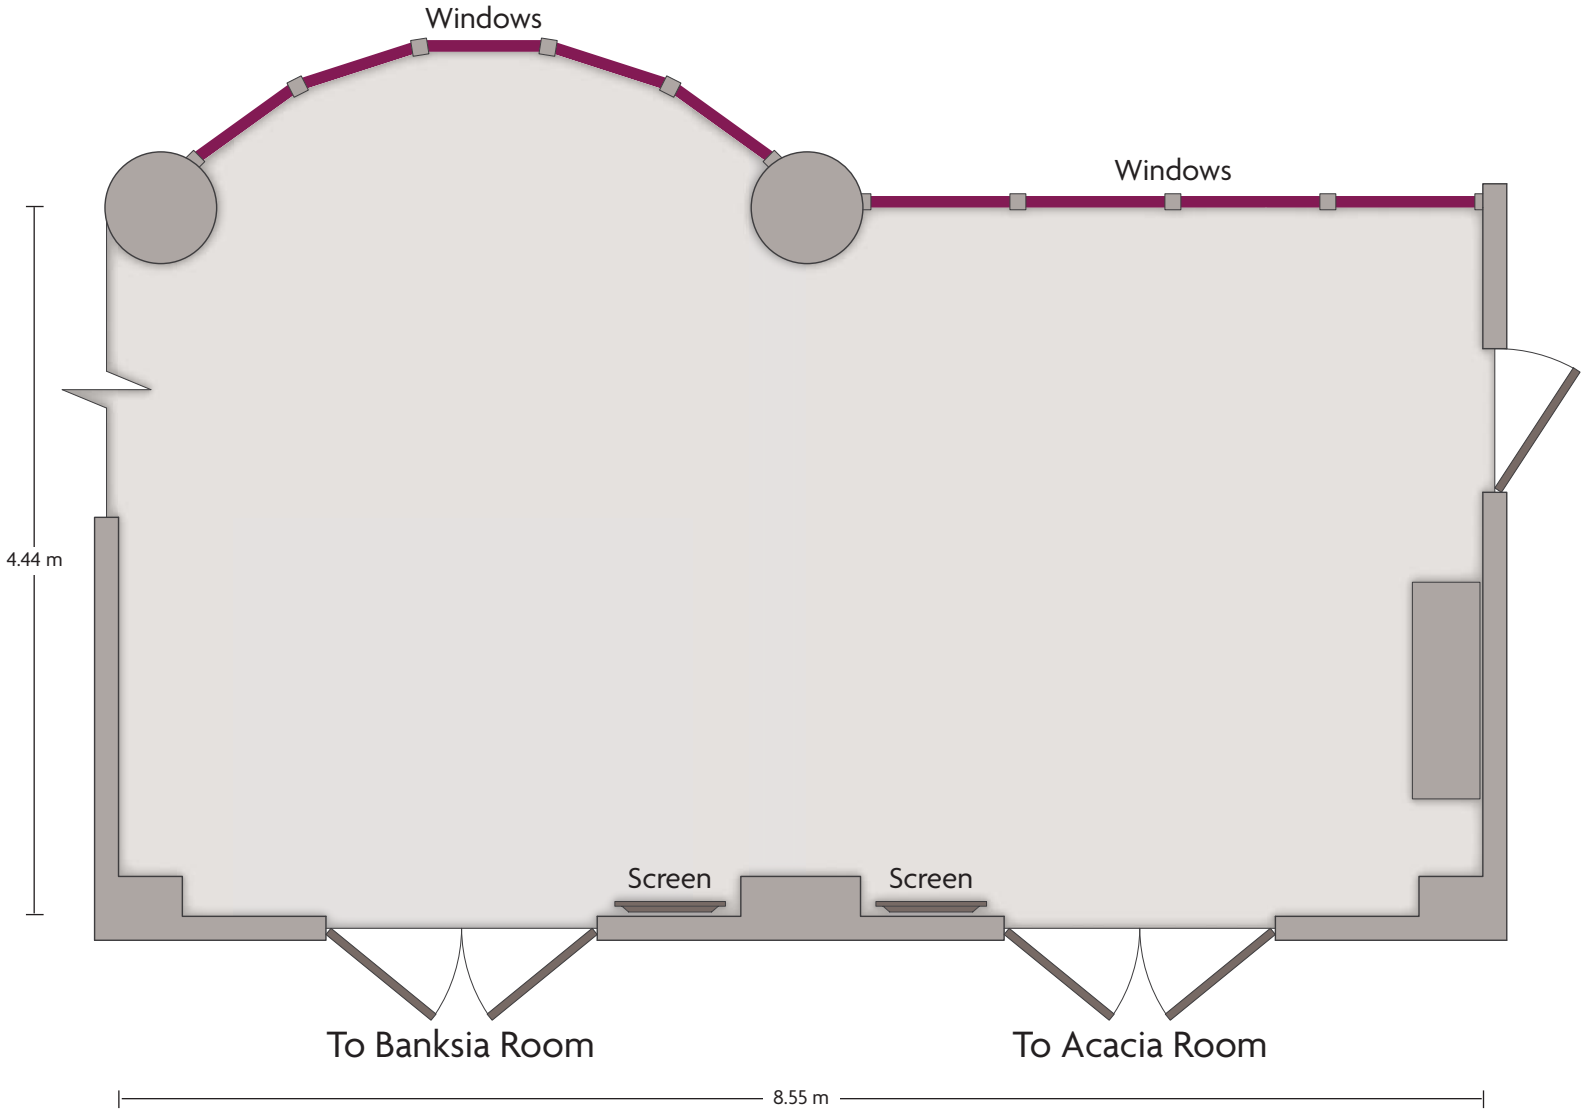

# Crowne Plaza® Surfers Paradise - Acacia & Banksia Pre-function

LENGTH: 8.55 m    WIDTH: 4.44 m    HEIGHT: 2.40 m    TOTAL SQUARE METERS: 39.86 m<sup>2</sup>    MAXIMUM CAPACITY: N/A    POWER OUTLETS: 8

# Crowne Plaza® Surfers Paradise - Acacia

LENGTH: 14.80 m    WIDTH: 7.20 m    HEIGHT: 3.20 m    TOTAL SQUARE METERS: 101.80 m<sup>2</sup>    MAXIMUM CAPACITY: 80    POWER OUTLETS: 18

2807 Gold Coast Highway | Surfers Paradise QLD - 4217, Australia | +61-7-5592-9900