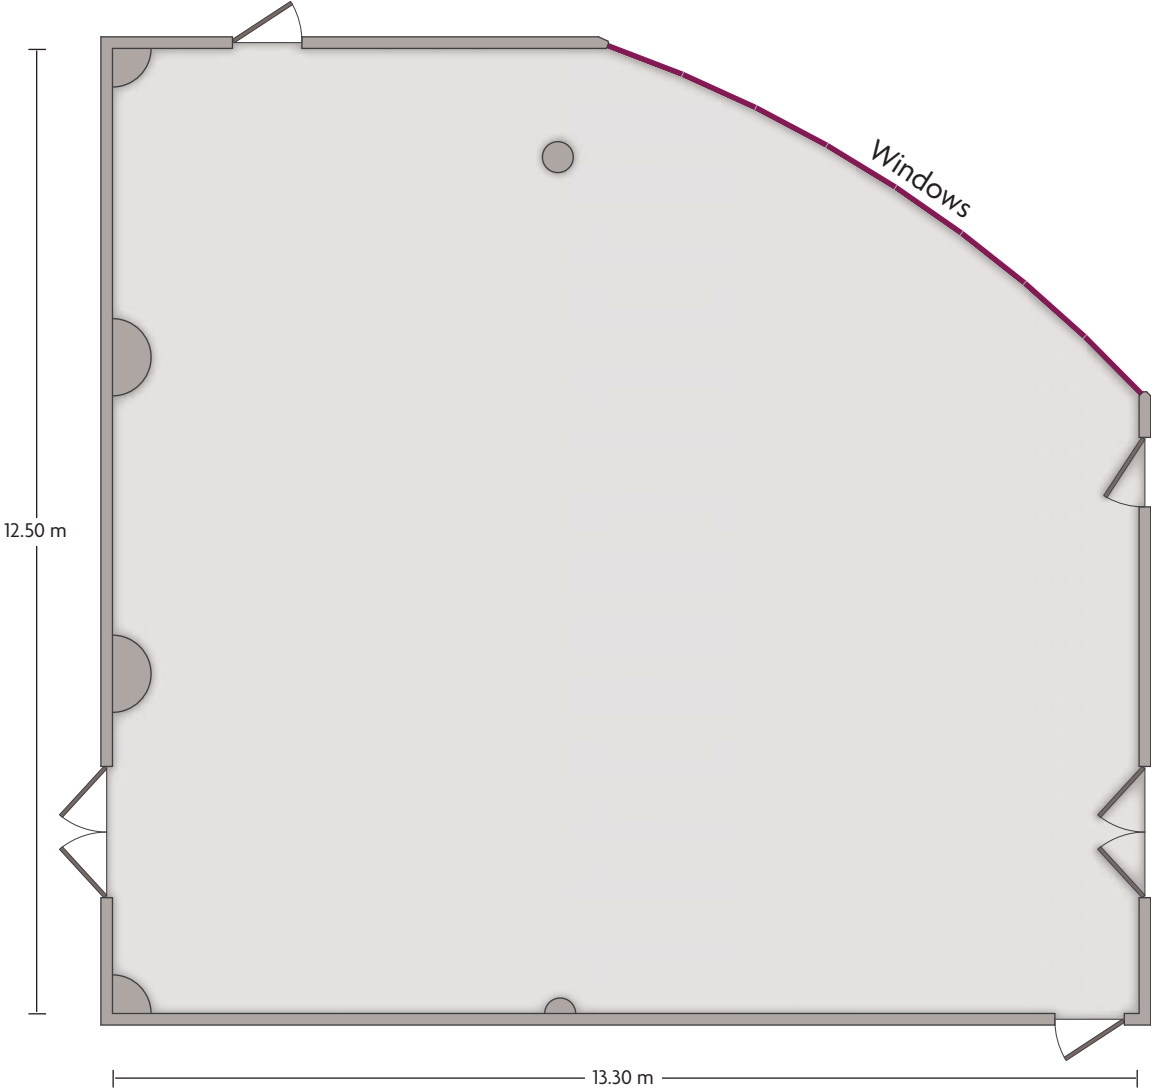

# Crowne Plaza® Surfers Paradise - Norfolk

LENGTH: 20.00 m    WIDTH: 20.00 m    HEIGHT: 4.80 m    TOTAL SQUARE METERS: 375.00 m<sup>2</sup>    MAXIMUM CAPACITY: 450    POWER OUTLETS: 22

2807 Gold Coast Highway | Surfers Paradise QLD - 4217, Australia | +61-7-5592-9900

# Crowne Plaza® Surfers Paradise - Phoenix Pre-function

LENGTH: 16.56 m    WIDTH: 11.87 m    HEIGHT: 3.00 m    TOTAL SQUARE METERS: 131.83 m<sup>2</sup>    MAXIMUM CAPACITY: N/A    POWER OUTLETS: 10

2807 Gold Coast Highway | Surfers Paradise QLD - 4217, Australia | +61-7-5592-9900

\*Multiple layout options available for this space.

# Crowne Plaza® Surfers Paradise - Phoenix

LENGTH: 13.30 m    WIDTH: 12.50 m    HEIGHT: 3.00 m    TOTAL SQUARE METERS: 152.02 m<sup>2</sup>    MAXIMUM CAPACITY: 130    POWER OUTLETS: 12

2807 Gold Coast Highway | Surfers Paradise QLD - 4217, Australia | +61-7-5592-9900