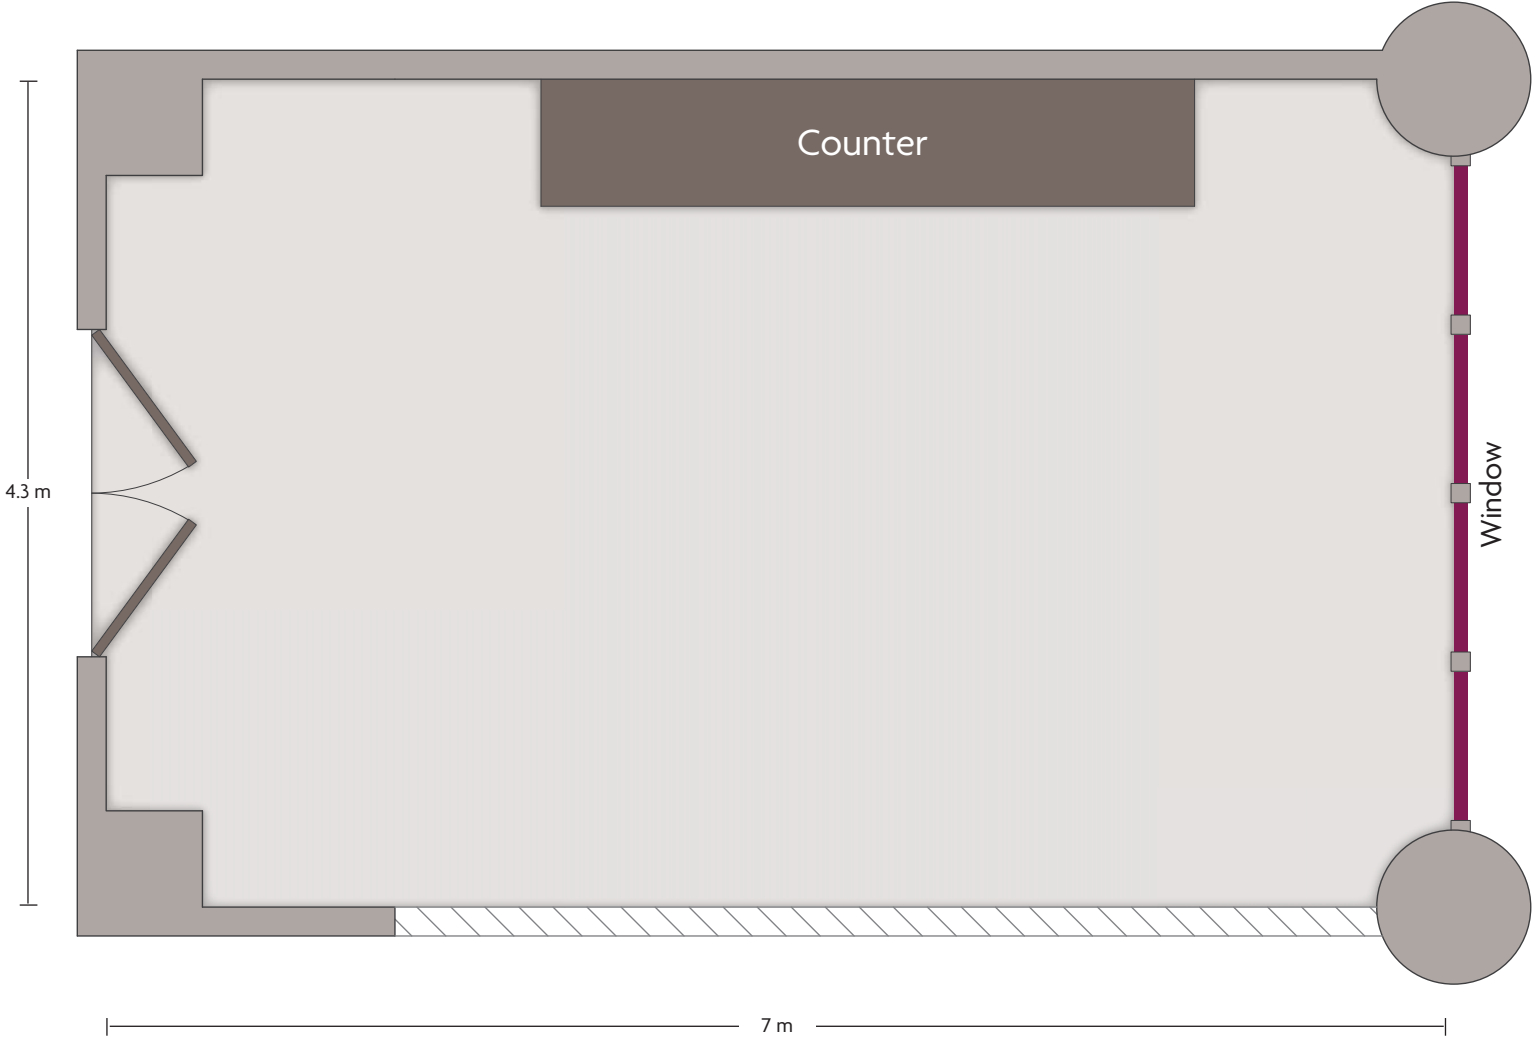

# Crowne Plaza® Surfers Paradise - Acacia & Banksia Pre-function

LENGTH: 8.55 m    WIDTH: 4.44 m    HEIGHT: 2.40 m    TOTAL SQUARE METERS: 39.86 m<sup>2</sup>    MAXIMUM CAPACITY: N/A    POWER OUTLETS: 8

# Crowne Plaza® Surfers Paradise - Acacia

LENGTH: 14.80 m    WIDTH: 7.20 m    HEIGHT: 3.20 m    TOTAL SQUARE METERS: 101.80 m<sup>2</sup>    MAXIMUM CAPACITY: 80    POWER OUTLETS: 18

2807 Gold Coast Highway | Surfers Paradise QLD - 4217, Australia | +61-7-5592-9900

# Crowne Plaza® Surfers Paradise - Banksia

LENGTH: 7.00 m    WIDTH: 4.30 m    HEIGHT: 3.20 m    TOTAL SQUARE METERS: 29.30 m<sup>2</sup>    MAXIMUM CAPACITY: 14    POWER OUTLETS: 6

2807 Gold Coast Highway | Surfers Paradise QLD - 4217, Australia | +61-7-5592-9900

# Crowne Plaza® Surfers Paradise - Boronia

LENGTH: 9.00 m    WIDTH: 5.50 m    HEIGHT: 3.20 m    TOTAL SQUARE METERS: 48 m<sup>2</sup>    MAXIMUM CAPACITY: 40    POWER OUTLETS: 6

2807 Gold Coast Highway | Surfers Paradise QLD - 4217, Australia | +61-7-5592-9900