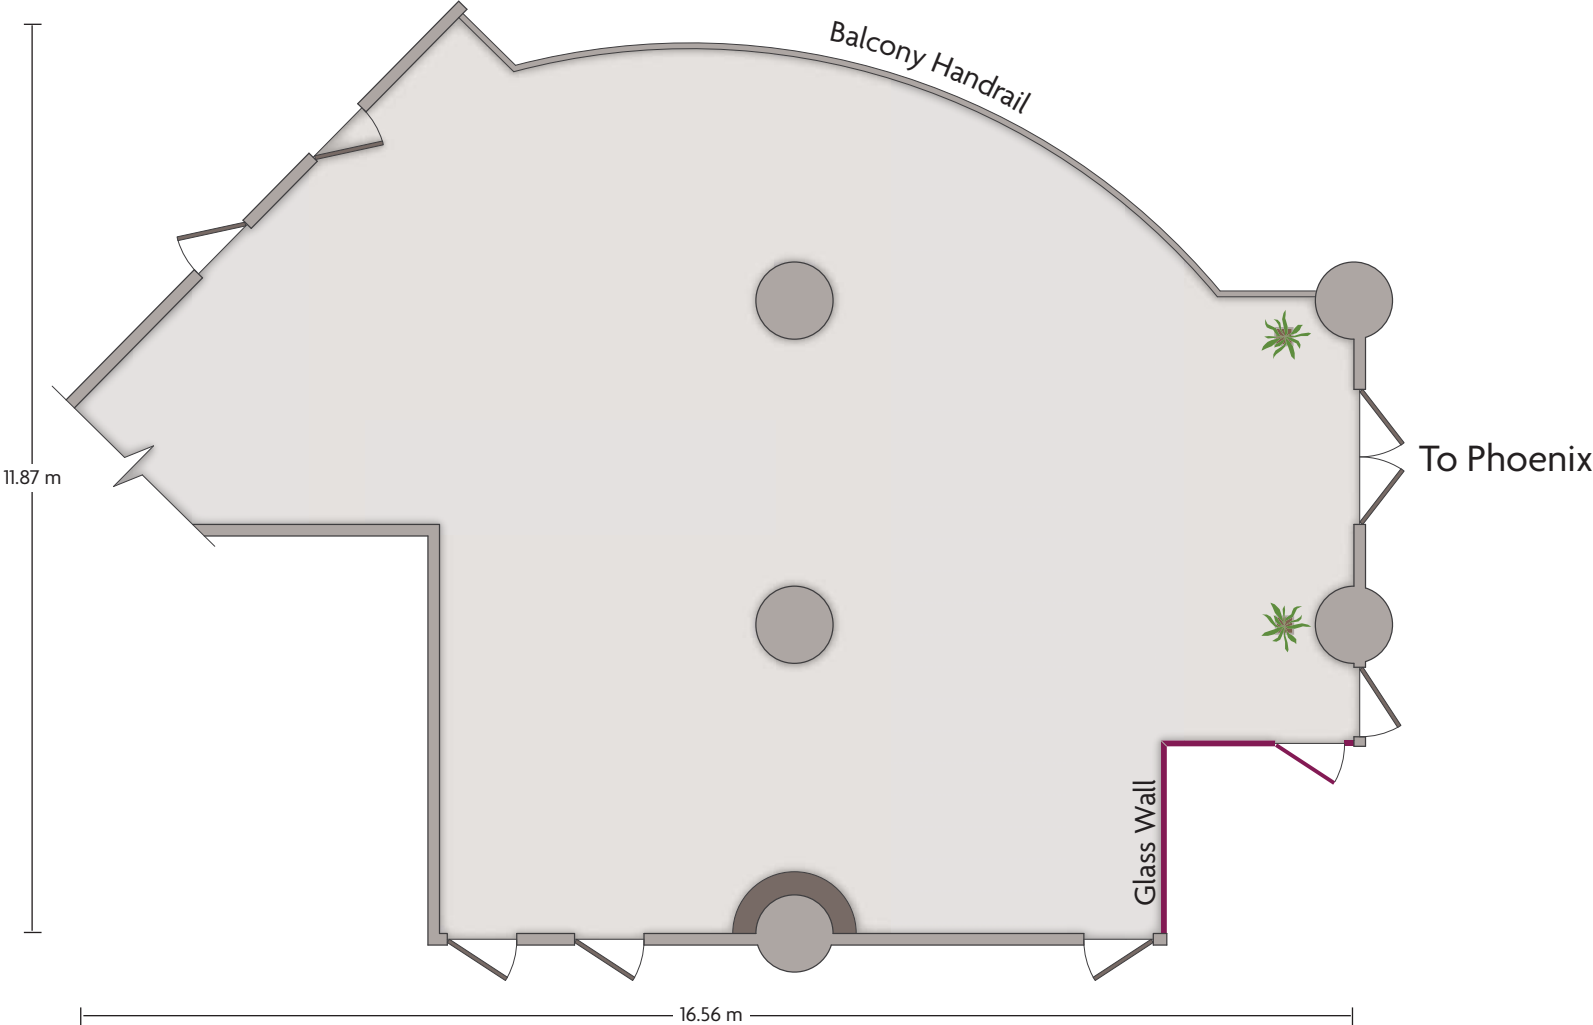

# Crowne Plaza® Surfers Paradise - Norfolk

LENGTH: 20.00 m    WIDTH: 20.00 m    HEIGHT: 4.80 m    TOTAL SQUARE METERS: 375.00 m<sup>2</sup>    MAXIMUM CAPACITY: 450    POWER OUTLETS: 22

2807 Gold Coast Highway | Surfers Paradise QLD - 4217, Australia | +61-7-5592-9900

\*Multiple layout options available for this space.

# Crowne Plaza® Surfers Paradise - Phoenix Pre-function

LENGTH: 16.56 m    WIDTH: 11.87 m    HEIGHT: 3.00 m    TOTAL SQUARE METERS: 131.83 m<sup>2</sup>    MAXIMUM CAPACITY: N/A    POWER OUTLETS: 10

2807 Gold Coast Highway | Surfers Paradise QLD - 4217, Australia | +61-7-5592-9900