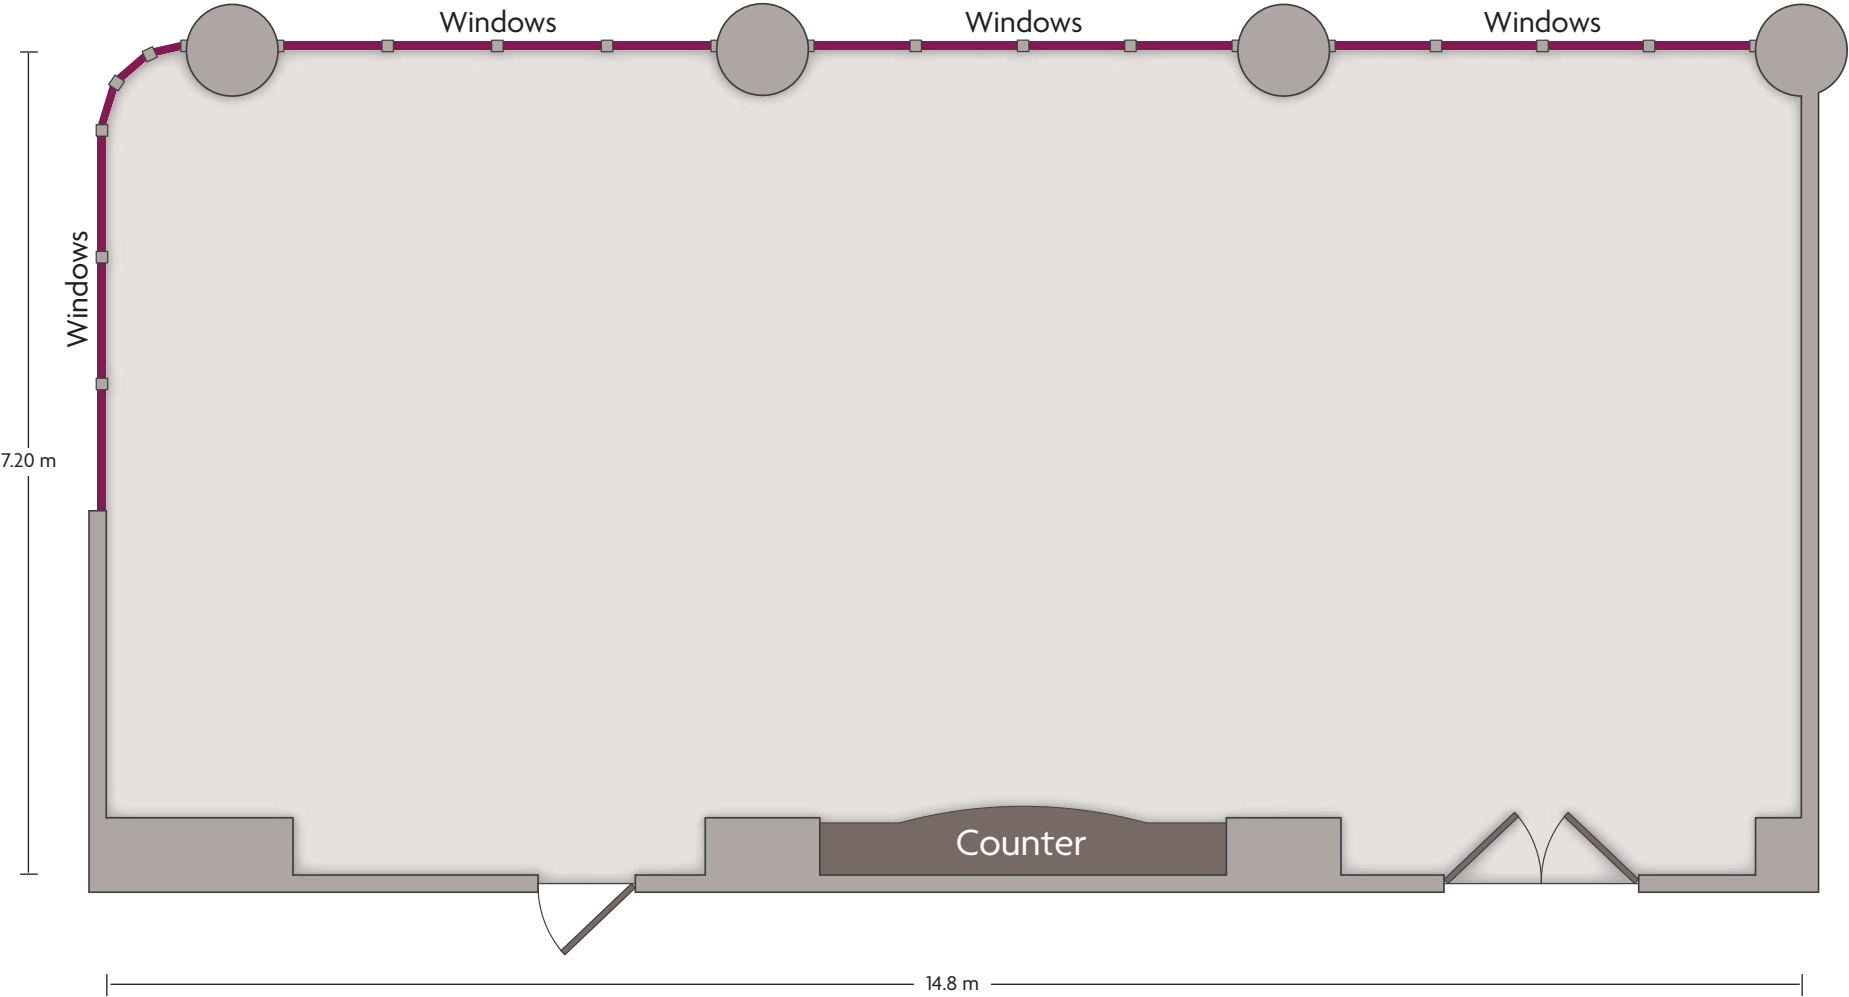

# Crowne Plaza® Surfers Paradise - Acacia & Banksia Pre-function

LENGTH: 8.55 m    WIDTH: 4.44 m    HEIGHT: 2.40 m    TOTAL SQUARE METERS: 39.86 m<sup>2</sup>    MAXIMUM CAPACITY: N/A    POWER OUTLETS: 8

# Crowne Plaza® Surfers Paradise - Acacia

LENGTH: 14.80 m    WIDTH: 7.20 m    HEIGHT: 3.20 m    TOTAL SQUARE METERS: 101.80 m<sup>2</sup>    MAXIMUM CAPACITY: 80    POWER OUTLETS: 18

2807 Gold Coast Highway | Surfers Paradise QLD - 4217, Australia | +61-7-5592-9900