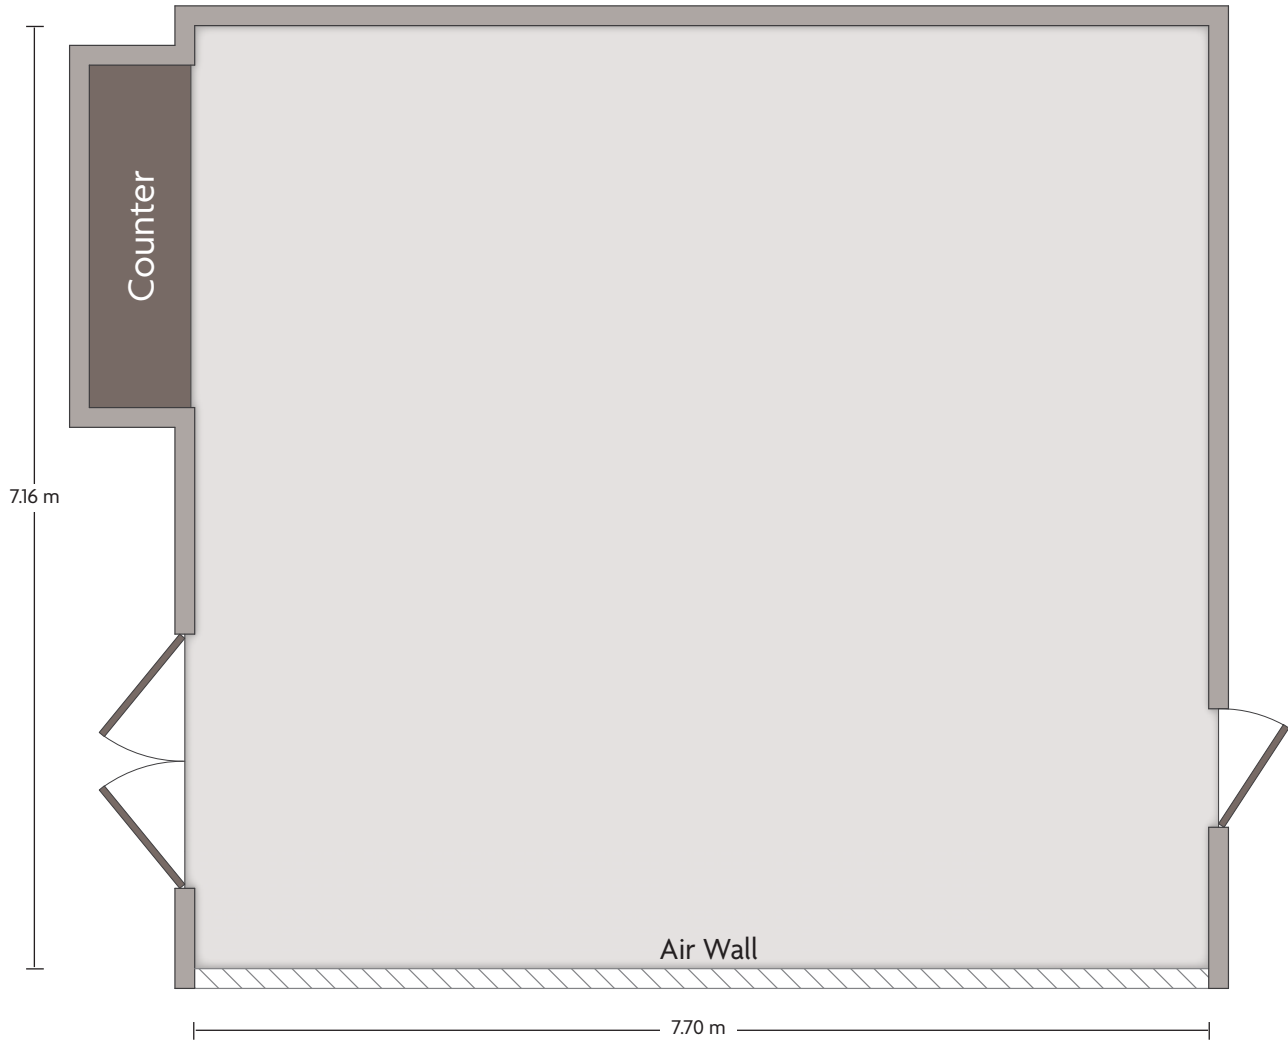

Crowne Plaza® Surfers Paradise - Cypress

LENGTH: 7.70 m   WIDTH: 7.16 m   HEIGHT: 4.20 m   TOTAL SQUARE METERS: 55.13 m²   MAXIMUM CAPACITY: 60   POWER OUTLETS: 2

2807 Gold Coast Highway | Surfers Paradise QLD - 4217, Australia | +61-7-5592-9900

*Multiple layout options available for this space.