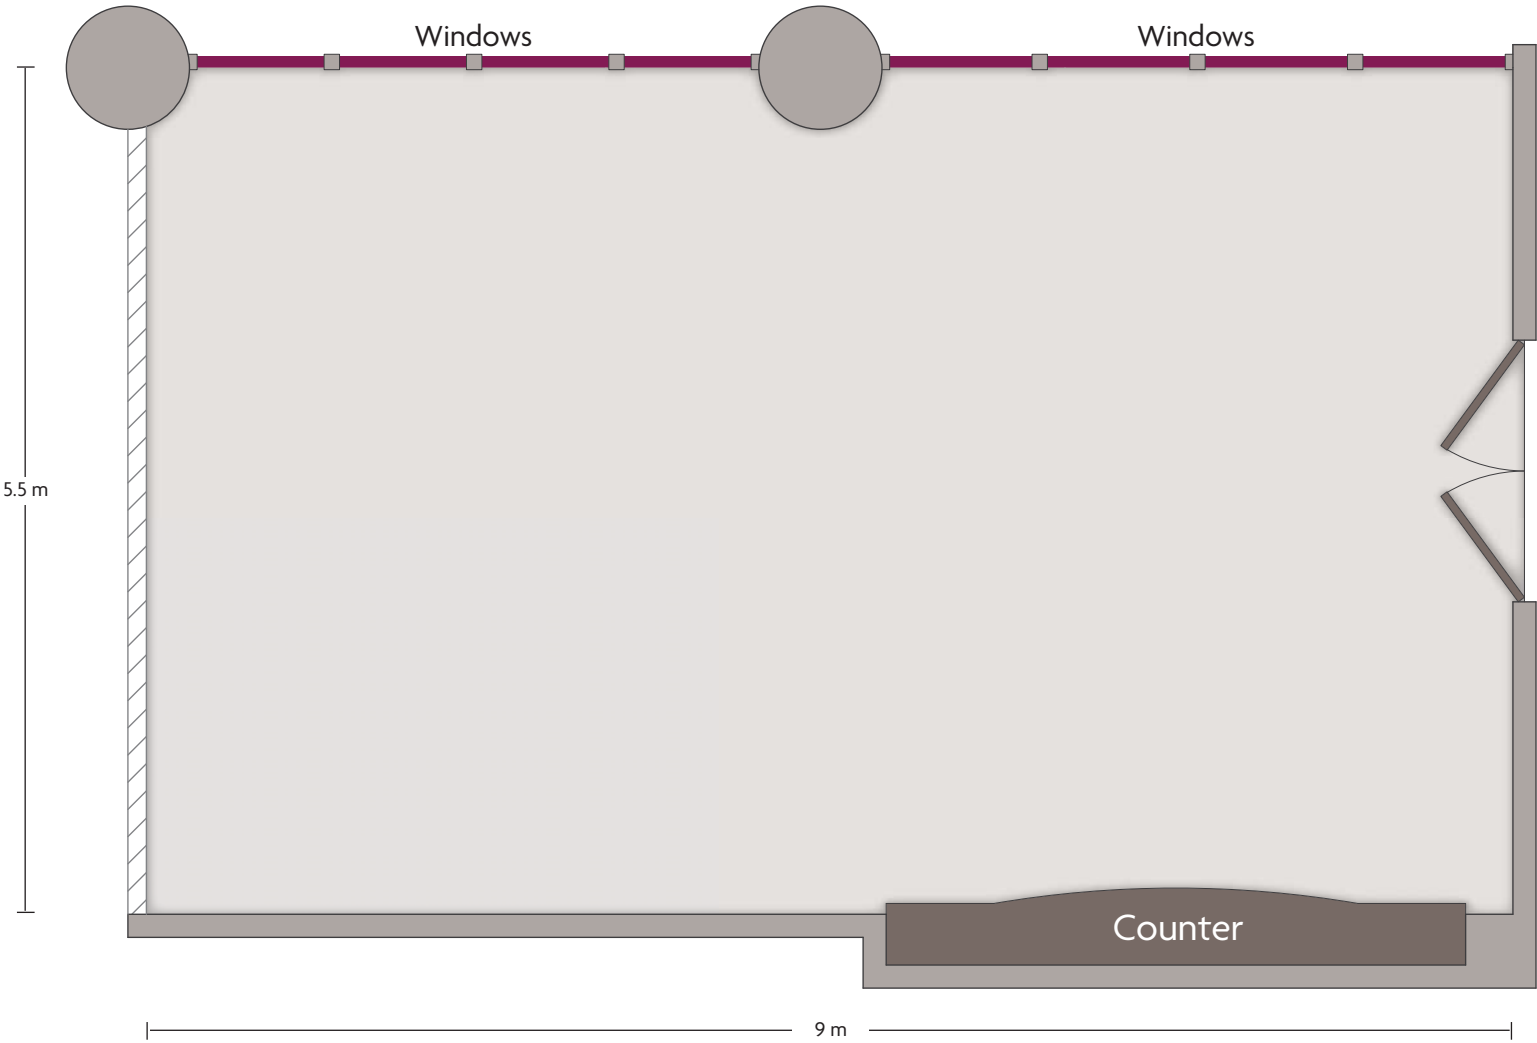

# Crowne Plaza® Surfers Paradise - Acacia

LENGTH: 14.80 m    WIDTH: 7.20 m    HEIGHT: 3.20 m    TOTAL SQUARE METERS: 101.80 m<sup>2</sup>    MAXIMUM CAPACITY: 80    POWER OUTLETS: 18

2807 Gold Coast Highway | Surfers Paradise QLD - 4217, Australia | +61-7-5592-9900

\*Multiple layout options available for this space.

# Crowne Plaza® Surfers Paradise - Banksia

LENGTH: 7.00 m    WIDTH: 4.30 m    HEIGHT: 3.20 m    TOTAL SQUARE METERS: 29.30 m<sup>2</sup>    MAXIMUM CAPACITY: 14    POWER OUTLETS: 6

2807 Gold Coast Highway | Surfers Paradise QLD - 4217, Australia | +61-7-5592-9900

# Crowne Plaza® Surfers Paradise - Boronia

LENGTH: 9.00 m    WIDTH: 5.50 m    HEIGHT: 3.20 m    TOTAL SQUARE METERS: 48 m<sup>2</sup>    MAXIMUM CAPACITY: 40    POWER OUTLETS: 6

2807 Gold Coast Highway | Surfers Paradise QLD - 4217, Australia | +61-7-5592-9900