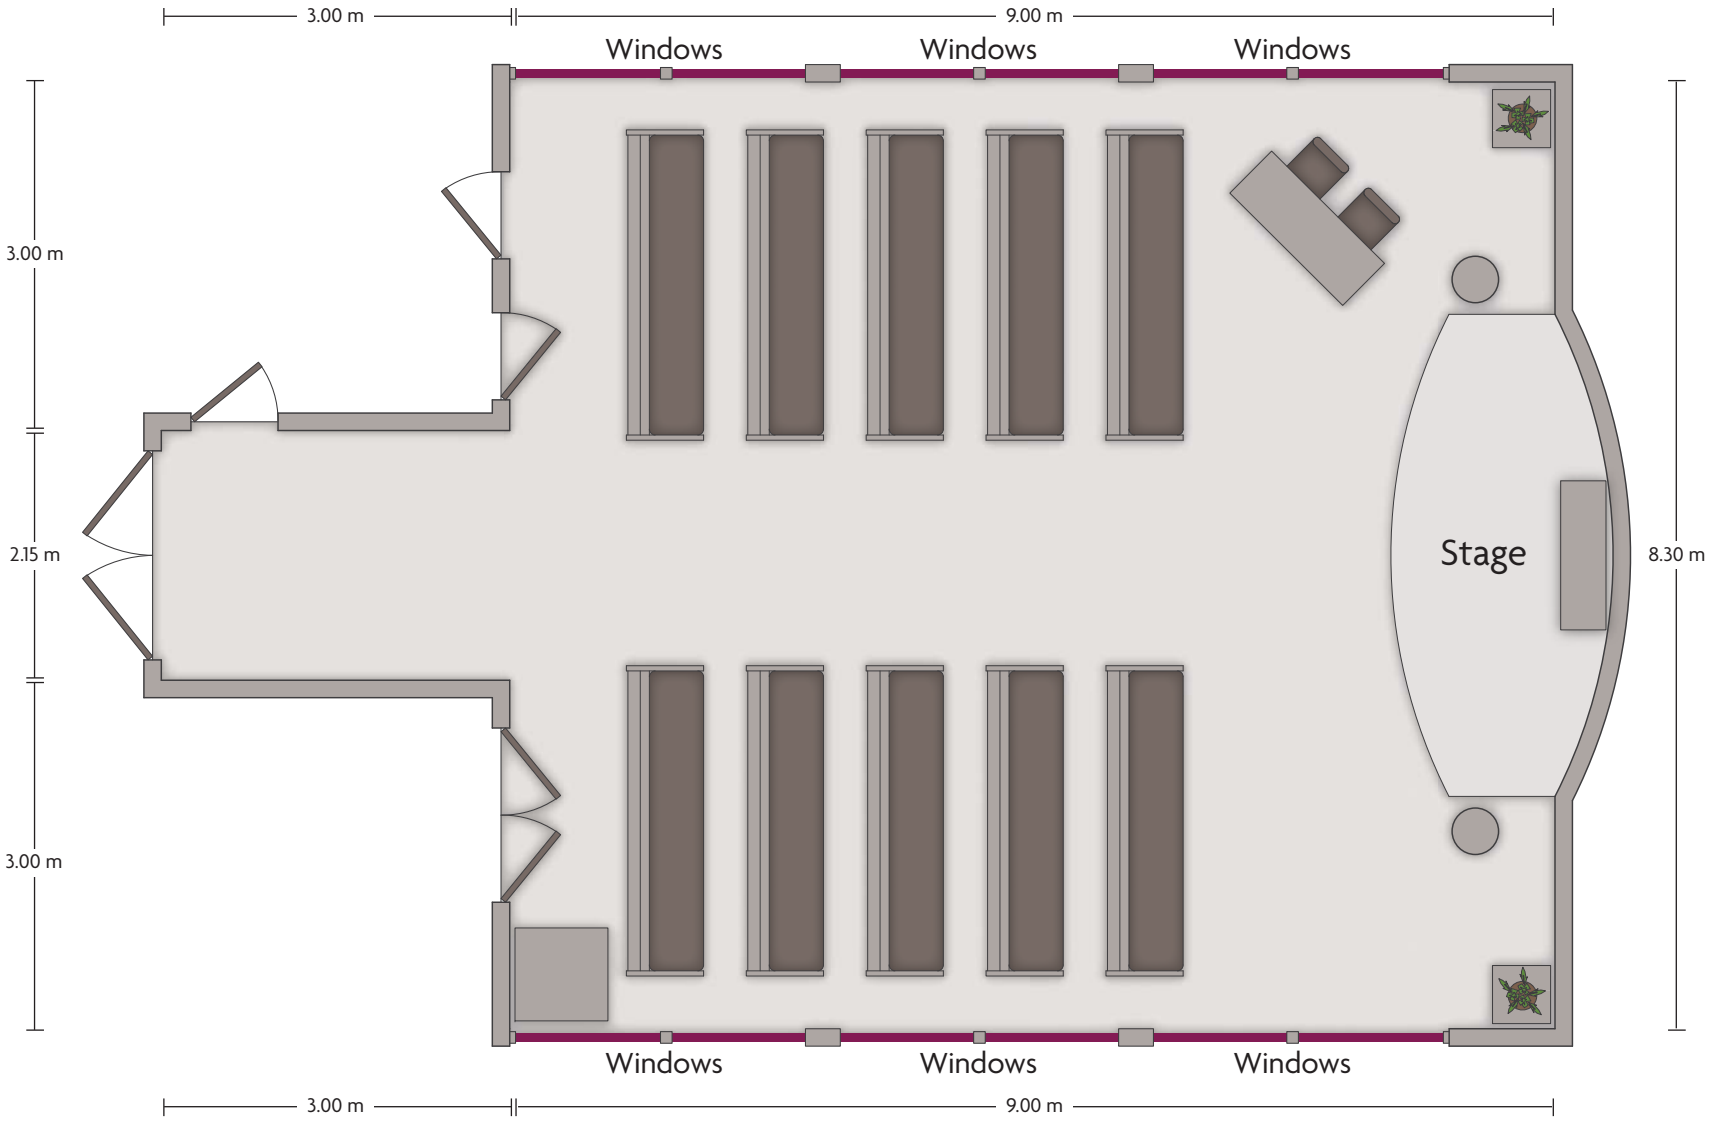

Crowne Plaza® Surfers Paradise - Chapel

LENGTH: 12.00 m WIDTH: 8.15 m HEIGHT: 5.00 m TOTAL SQUARE METERS: 81.19 m² MAXIMUM CAPACITY: 60 POWER OUTLETS: 10

2807 Gold Coast Highway | Surfers Paradise QLD - 4217, Australia | +61-7-5592-9900

Crowne Plaza® Surfers Paradise - Cypress & Kauri

LENGTH: 15.10 m WIDTH: 7.70 m HEIGHT: 4.20 m TOTAL SQUARE METERS: 116.27 m² MAXIMUM CAPACITY: 115 POWER OUTLETS: 4

2807 Gold Coast Highway | Surfers Paradise QLD - 4217, Australia | +61-7-5592-9900

*Multiple layout options available for this space.

Crowne Plaza® Surfers Paradise - Cypress

LENGTH: 7.70 m WIDTH: 7.16 m HEIGHT: 4.20 m TOTAL SQUARE METERS: 55.13 m² MAXIMUM CAPACITY: 60 POWER OUTLETS: 2

*Multiple layout options available for this space.

Crowne Plaza® Surfers Paradise - Phoenix Pre-function

LENGTH: 16.56 m WIDTH: 11.87 m HEIGHT: 3.00 m TOTAL SQUARE METERS: 131.83 m² MAXIMUM CAPACITY: N/A POWER OUTLETS: 10