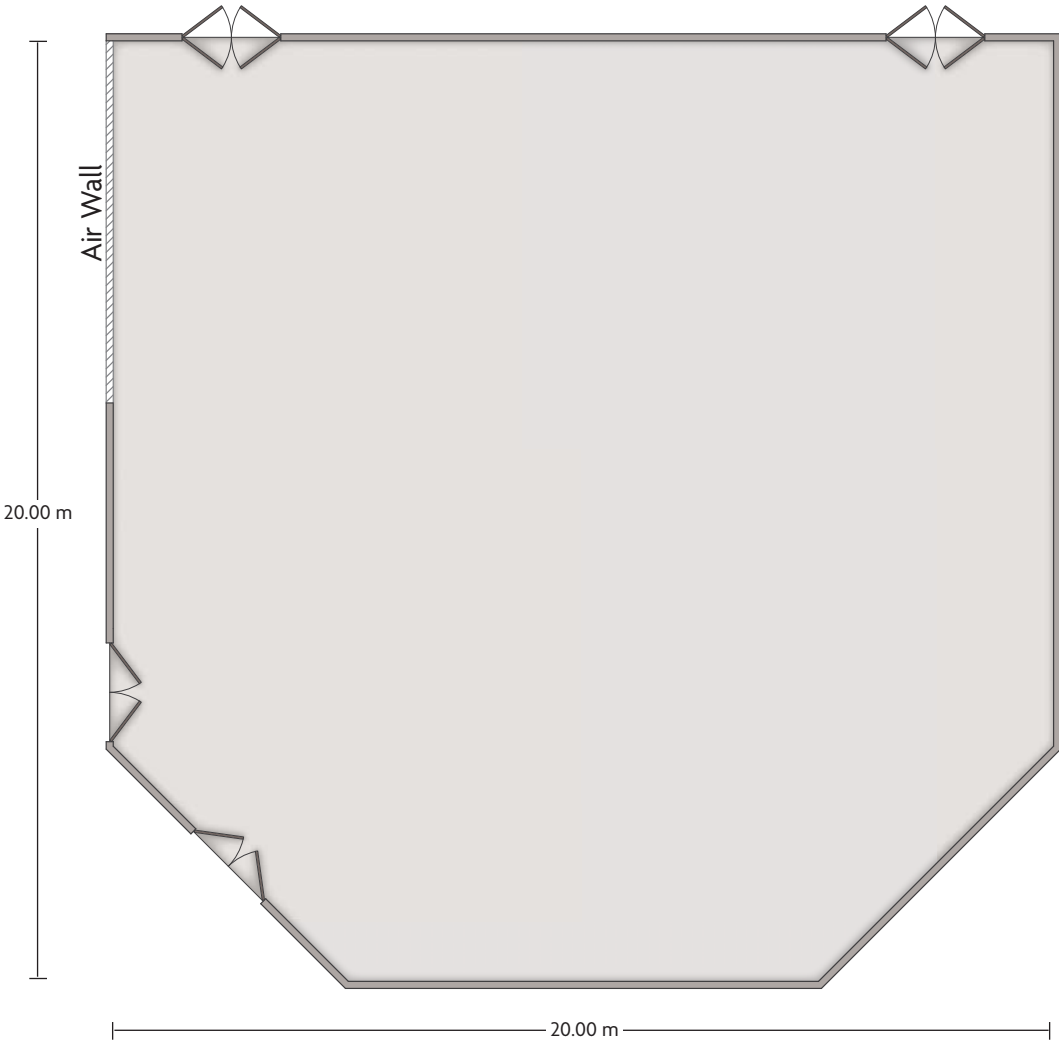

*Multiple layout options available for this space.

Crowne Plaza® Surfers Paradise - Cypress

LENGTH: 7.70 m WIDTH: 7.16 m HEIGHT: 4.20 m TOTAL SQUARE METERS: 55.13 m² MAXIMUM CAPACITY: 60 POWER OUTLETS: 2

LENGTH: 14.70 m WIDTH: 8.88 m HEIGHT: 3.60 m TOTAL SQUARE METERS: 134.57 m² MAXIMUM CAPACITY: N/A POWER OUTLETS: 10

2807 Gold Coast Highway | Surfers Paradise QLD - 4217, Australia | +61-7-5592-9900

*Multiple layout options available for this space.

Crowne Plaza® Surfers Paradise - Norfolk

LENGTH: 20.00 m WIDTH: 20.00 m HEIGHT: 4.80 m TOTAL SQUARE METERS: 375.00 m² MAXIMUM CAPACITY: 450 POWER OUTLETS: 22

2807 Gold Coast Highway | Surfers Paradise QLD - 4217, Australia | +61-7-5592-9900

*Multiple layout options available for this space.

Crowne Plaza® Surfers Paradise - Phoenix Pre-function

LENGTH: 16.56 m WIDTH: 11.87 m HEIGHT: 3.00 m TOTAL SQUARE METERS: 131.83 m² MAXIMUM CAPACITY: N/A POWER OUTLETS: 10