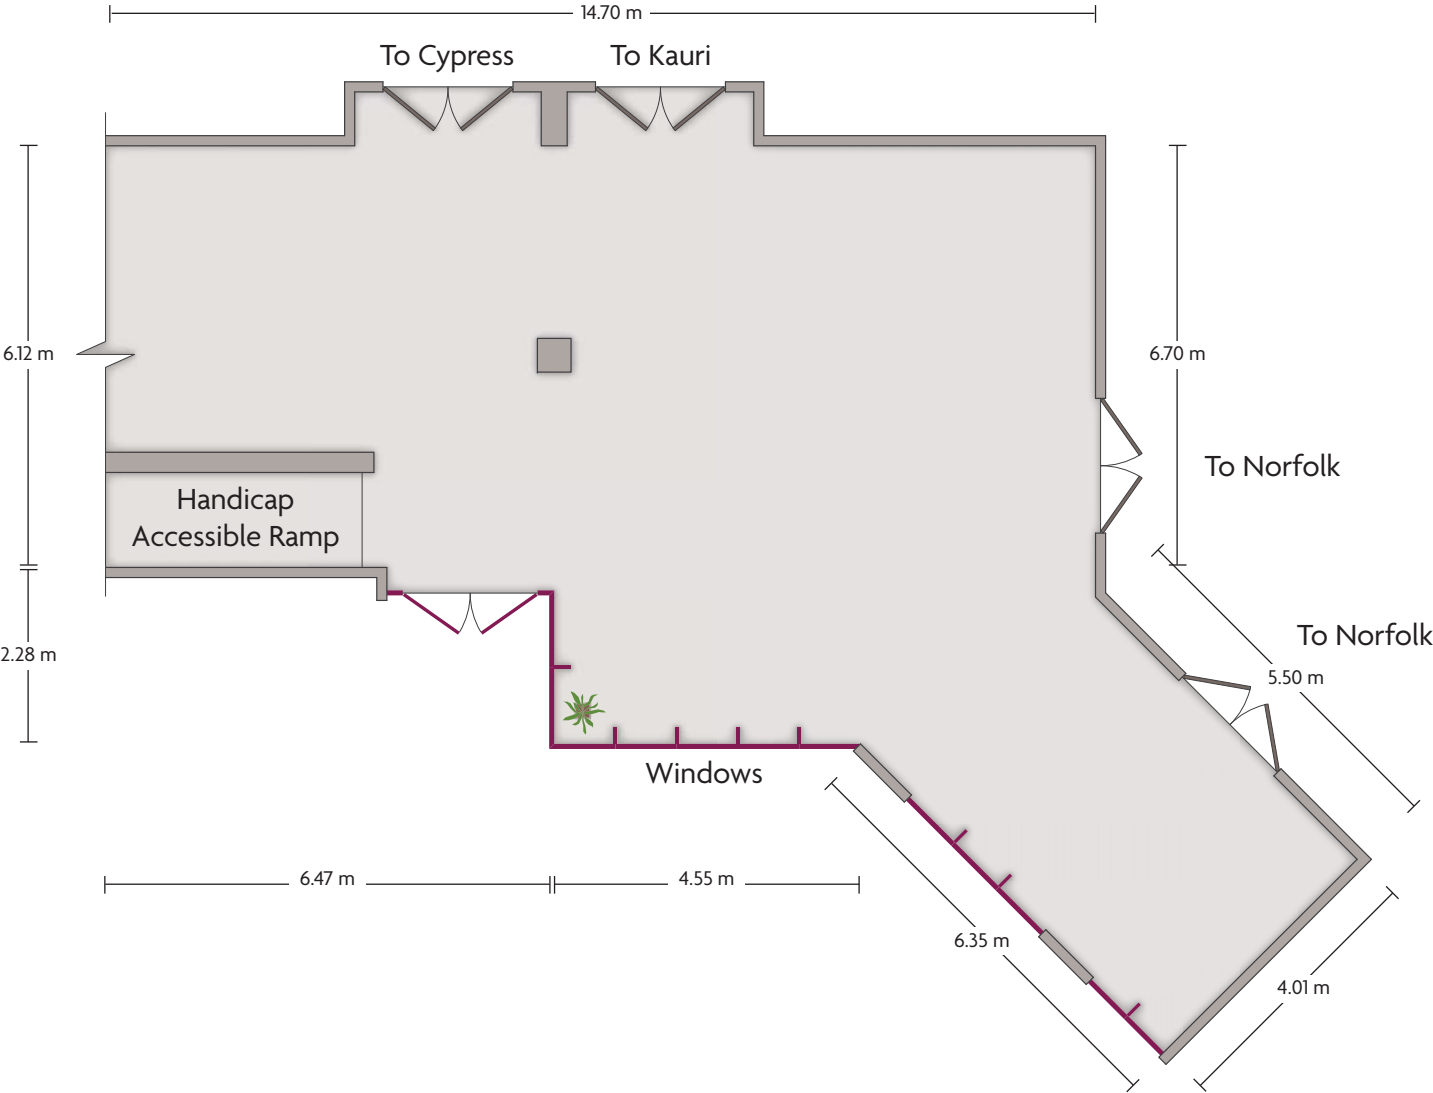

*Multiple layout options available for this space.

Crowne Plaza® Surfers Paradise - Cypress

LENGTH: 7.70 m WIDTH: 7.16 m HEIGHT: 4.20 m TOTAL SQUARE METERS: 55.13 m² MAXIMUM CAPACITY: 60 POWER OUTLETS: 2

2807 Gold Coast Highway | Surfers Paradise QLD - 4217, Australia | +61-7-5592-9900

*Multiple layout options available for this space.

Crowne Plaza® Surfers Paradise - Kauri

LENGTH: 7.94 m WIDTH: 7.70 m HEIGHT: 4.20 m TOTAL SQUARE METERS: 61.10 m² MAXIMUM CAPACITY: 70 POWER OUTLETS: 2

LENGTH: 14.70 m WIDTH: 8.88 m HEIGHT: 3.60 m TOTAL SQUARE METERS: 134.57 m² MAXIMUM CAPACITY: N/A POWER OUTLETS: 10

2807 Gold Coast Highway | Surfers Paradise QLD - 4217, Australia | +61-7-5592-9900

*Multiple layout options available for this space.

*Multiple layout options available for this space.

Crowne Plaza® Surfers Paradise - Phoenix Pre-function

LENGTH: 16.56 m WIDTH: 11.87 m HEIGHT: 3.00 m TOTAL SQUARE METERS: 131.83 m² MAXIMUM CAPACITY: N/A POWER OUTLETS: 10