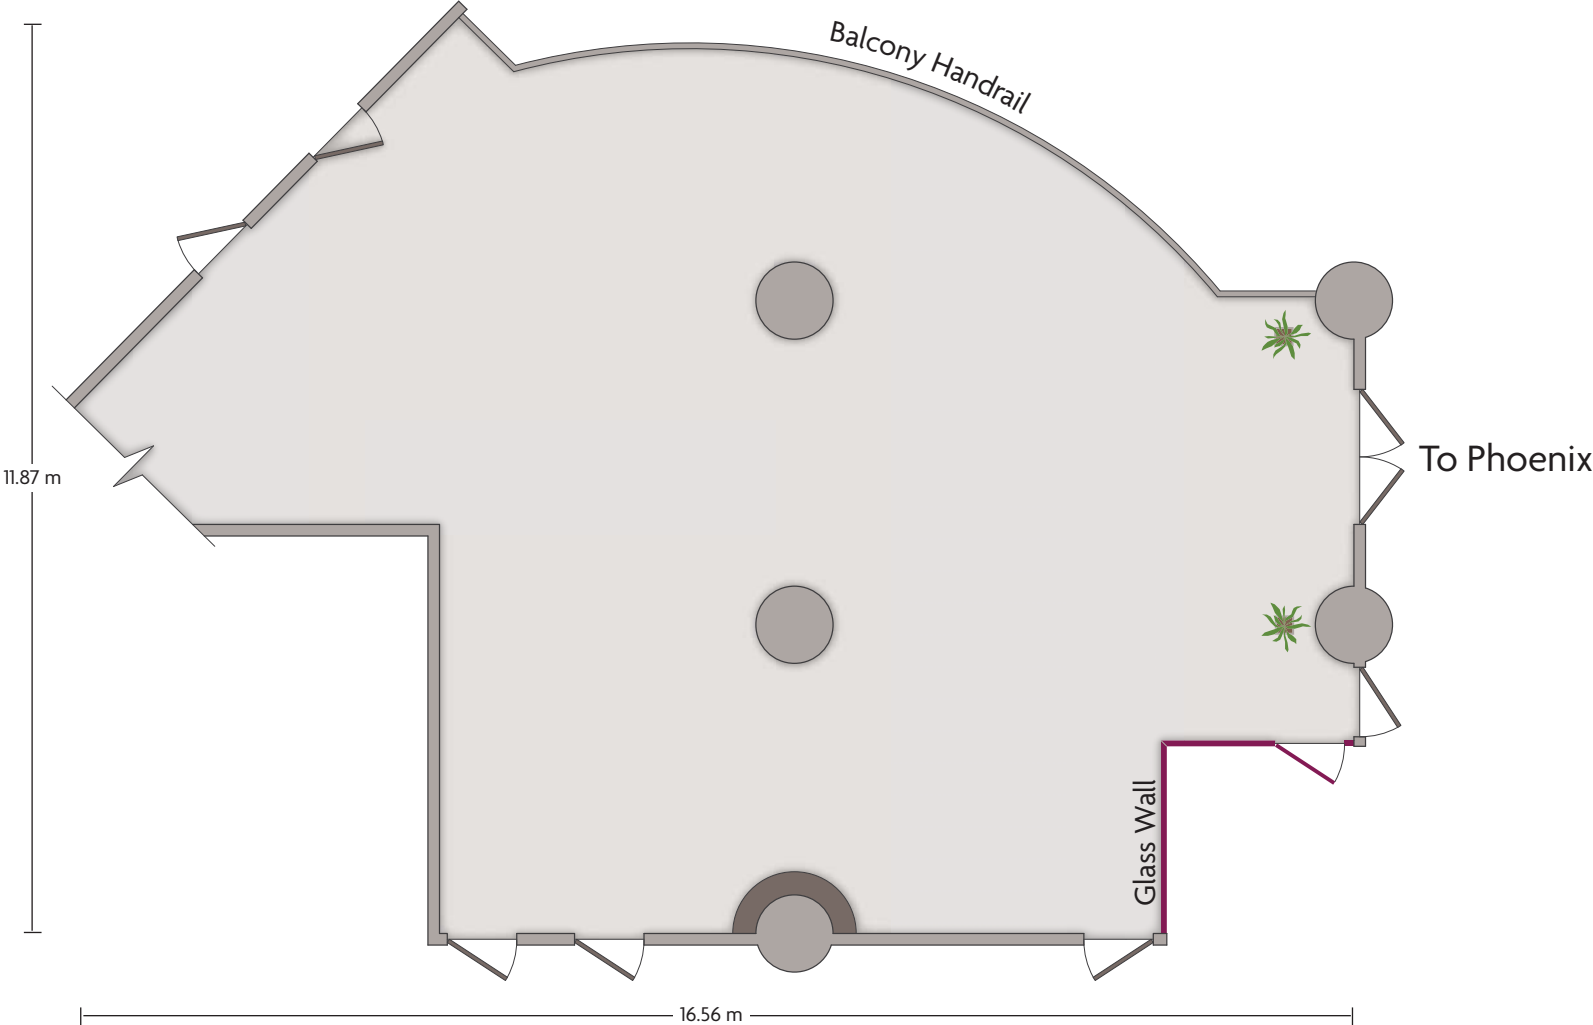

LENGTH: 14.70 m WIDTH: 8.88 m HEIGHT: 3.60 m TOTAL SQUARE METERS: 134.57 m² MAXIMUM CAPACITY: N/A POWER OUTLETS: 10

2807 Gold Coast Highway | Surfers Paradise QLD - 4217, Australia | +61-7-5592-9900

*Multiple layout options available for this space.

Crowne Plaza® Surfers Paradise - Norfolk

LENGTH: 20.00 m WIDTH: 20.00 m HEIGHT: 4.80 m TOTAL SQUARE METERS: 375.00 m² MAXIMUM CAPACITY: 450 POWER OUTLETS: 22

2807 Gold Coast Highway | Surfers Paradise QLD - 4217, Australia | +61-7-5592-9900

*Multiple layout options available for this space.

Crowne Plaza® Surfers Paradise - Phoenix Pre-function

LENGTH: 16.56 m WIDTH: 11.87 m HEIGHT: 3.00 m TOTAL SQUARE METERS: 131.83 m² MAXIMUM CAPACITY: N/A POWER OUTLETS: 10

2807 Gold Coast Highway | Surfers Paradise QLD - 4217, Australia | +61-7-5592-9900

*Multiple layout options available for this space.

Crowne Plaza® Surfers Paradise - Phoenix

LENGTH: 13.30 m WIDTH: 12.50 m HEIGHT: 3.00 m TOTAL SQUARE METERS: 152.02 m² MAXIMUM CAPACITY: 130 POWER OUTLETS: 12