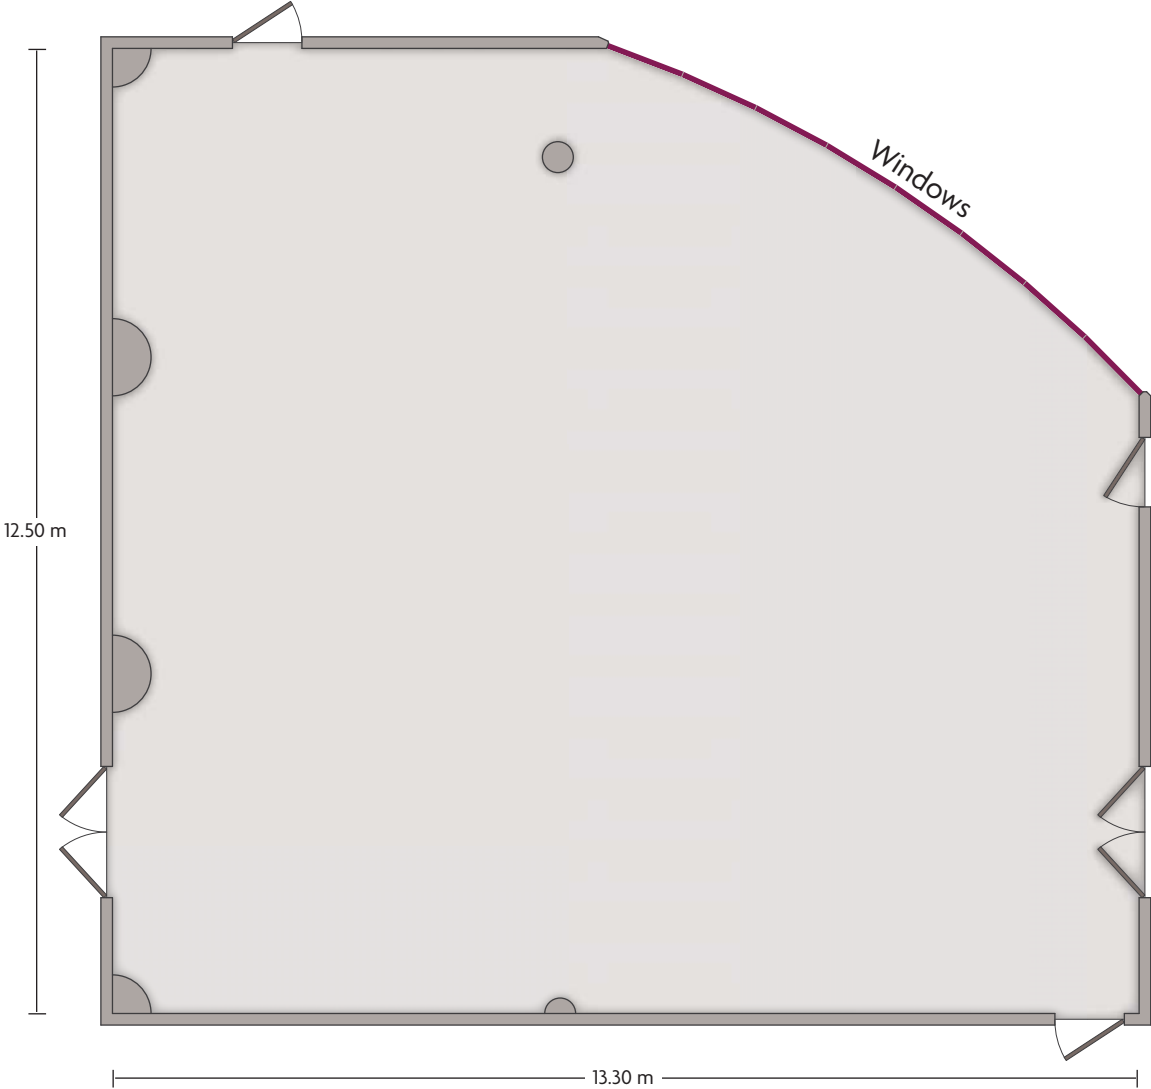

LENGTH: 14.70 m WIDTH: 8.88 m HEIGHT: 3.60 m TOTAL SQUARE METERS: 134.57 m² MAXIMUM CAPACITY: N/A POWER OUTLETS: 10

2807 Gold Coast Highway | Surfers Paradise QLD - 4217, Australia | +61-7-5592-9900

*Multiple layout options available for this space.

Crowne Plaza® Surfers Paradise - Norfolk

LENGTH: 20.00 m WIDTH: 20.00 m HEIGHT: 4.80 m TOTAL SQUARE METERS: 375.00 m² MAXIMUM CAPACITY: 450 POWER OUTLETS: 22

2807 Gold Coast Highway | Surfers Paradise QLD - 4217, Australia | +61-7-5592-9900

*Multiple layout options available for this space.

Crowne Plaza® Surfers Paradise - Phoenix Pre-function

LENGTH: 16.56 m WIDTH: 11.87 m HEIGHT: 3.00 m TOTAL SQUARE METERS: 131.83 m² MAXIMUM CAPACITY: N/A POWER OUTLETS: 10

2807 Gold Coast Highway | Surfers Paradise QLD - 4217, Australia | +61-7-5592-9900

*Multiple layout options available for this space.

Crowne Plaza® Surfers Paradise - Phoenix

LENGTH: 13.30 m WIDTH: 12.50 m HEIGHT: 3.00 m TOTAL SQUARE METERS: 152.02 m² MAXIMUM CAPACITY: 130 POWER OUTLETS: 12