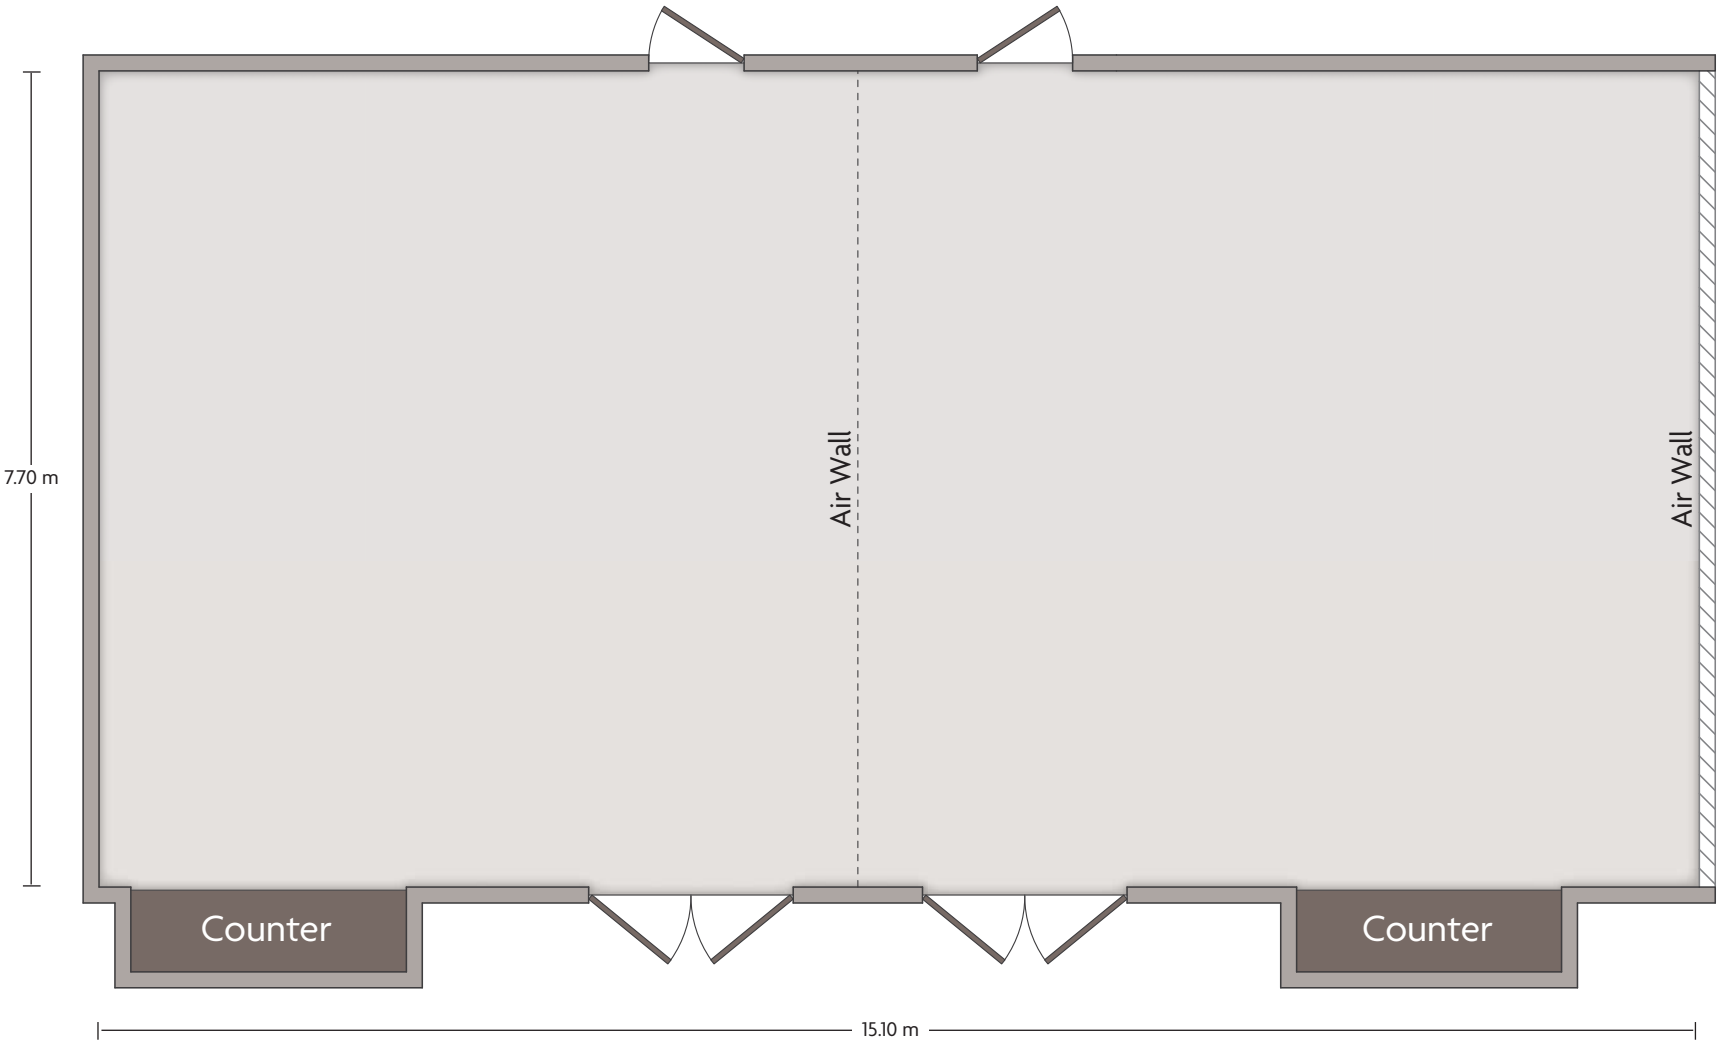

Crowne Plaza® Surfers Paradise - Chapel

LENGTH: 12.00 m WIDTH: 8.15 m HEIGHT: 5.00 m TOTAL SQUARE METERS: 81.19 m² MAXIMUM CAPACITY: 60 POWER OUTLETS: 10

2807 Gold Coast Highway | Surfers Paradise QLD - 4217, Australia | +61-7-5592-9900

Crowne Plaza® Surfers Paradise - Cypress & Kauri

LENGTH: 15.10 m WIDTH: 7.70 m HEIGHT: 4.20 m TOTAL SQUARE METERS: 116.27 m² MAXIMUM CAPACITY: 115 POWER OUTLETS: 4

2807 Gold Coast Highway | Surfers Paradise QLD - 4217, Australia | +61-7-5592-9900

*Multiple layout options available for this space.

Crowne Plaza® Surfers Paradise - Cypress

LENGTH: 7.70 m WIDTH: 7.16 m HEIGHT: 4.20 m TOTAL SQUARE METERS: 55.13 m² MAXIMUM CAPACITY: 60 POWER OUTLETS: 2

*Multiple layout options available for this space.

Crowne Plaza® Surfers Paradise - Phoenix Pre-function

LENGTH: 16.56 m WIDTH: 11.87 m HEIGHT: 3.00 m TOTAL SQUARE METERS: 131.83 m² MAXIMUM CAPACITY: N/A POWER OUTLETS: 10