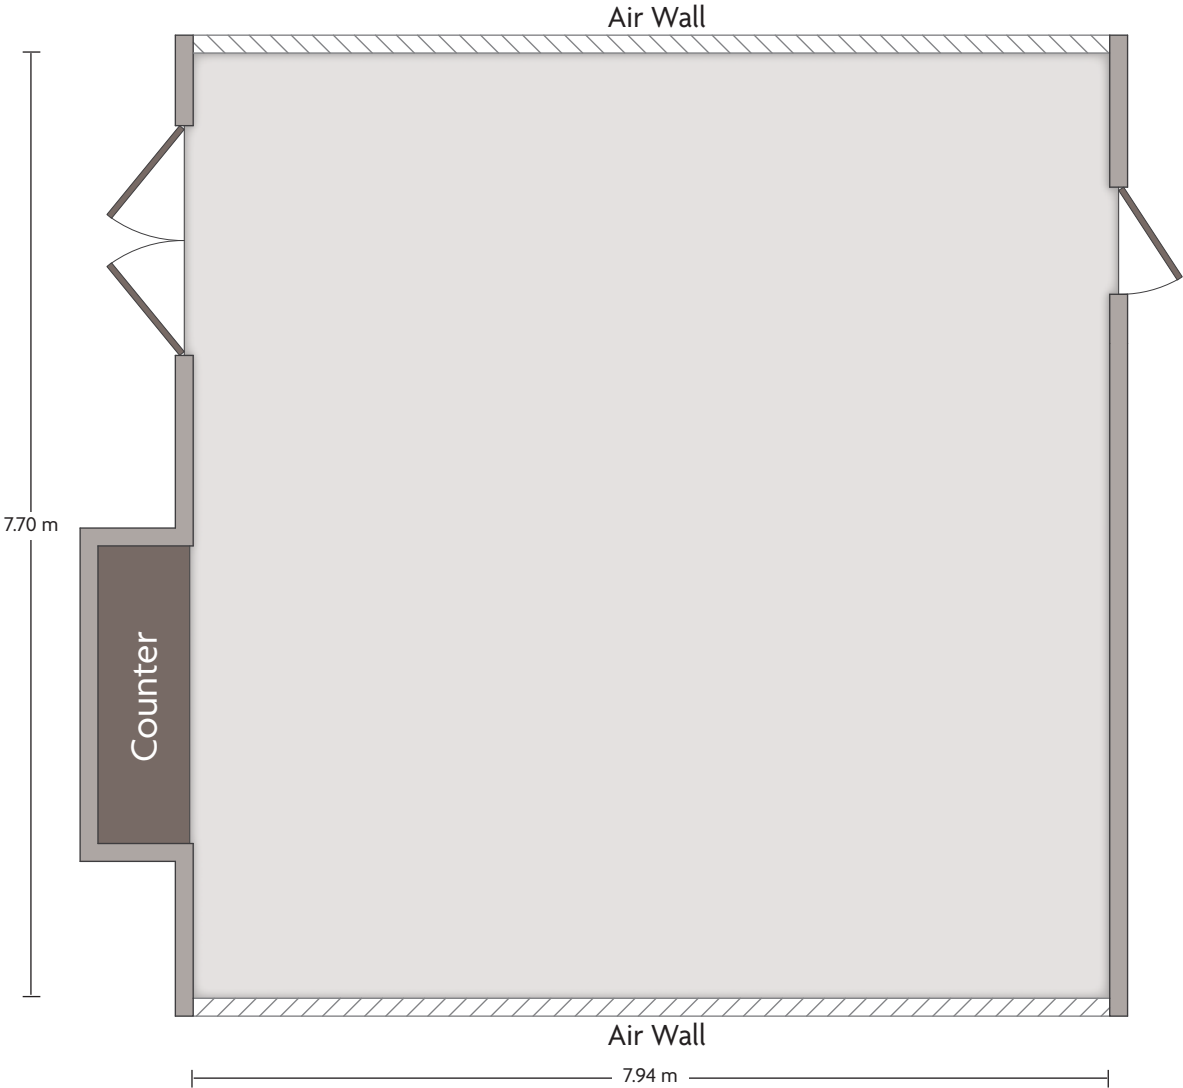

Crowne Plaza® Surfers Paradise - Kauri

LENGTH: 7.94 m   WIDTH: 7.70 m   HEIGHT: 4.20 m   TOTAL SQUARE METERS: 61.10 m²   MAXIMUM CAPACITY: 70   POWER OUTLETS: 2

2807 Gold Coast Highway | Surfers Paradise QLD - 4217, Australia | +61-7-5592-9900

*Multiple layout options available for this space.