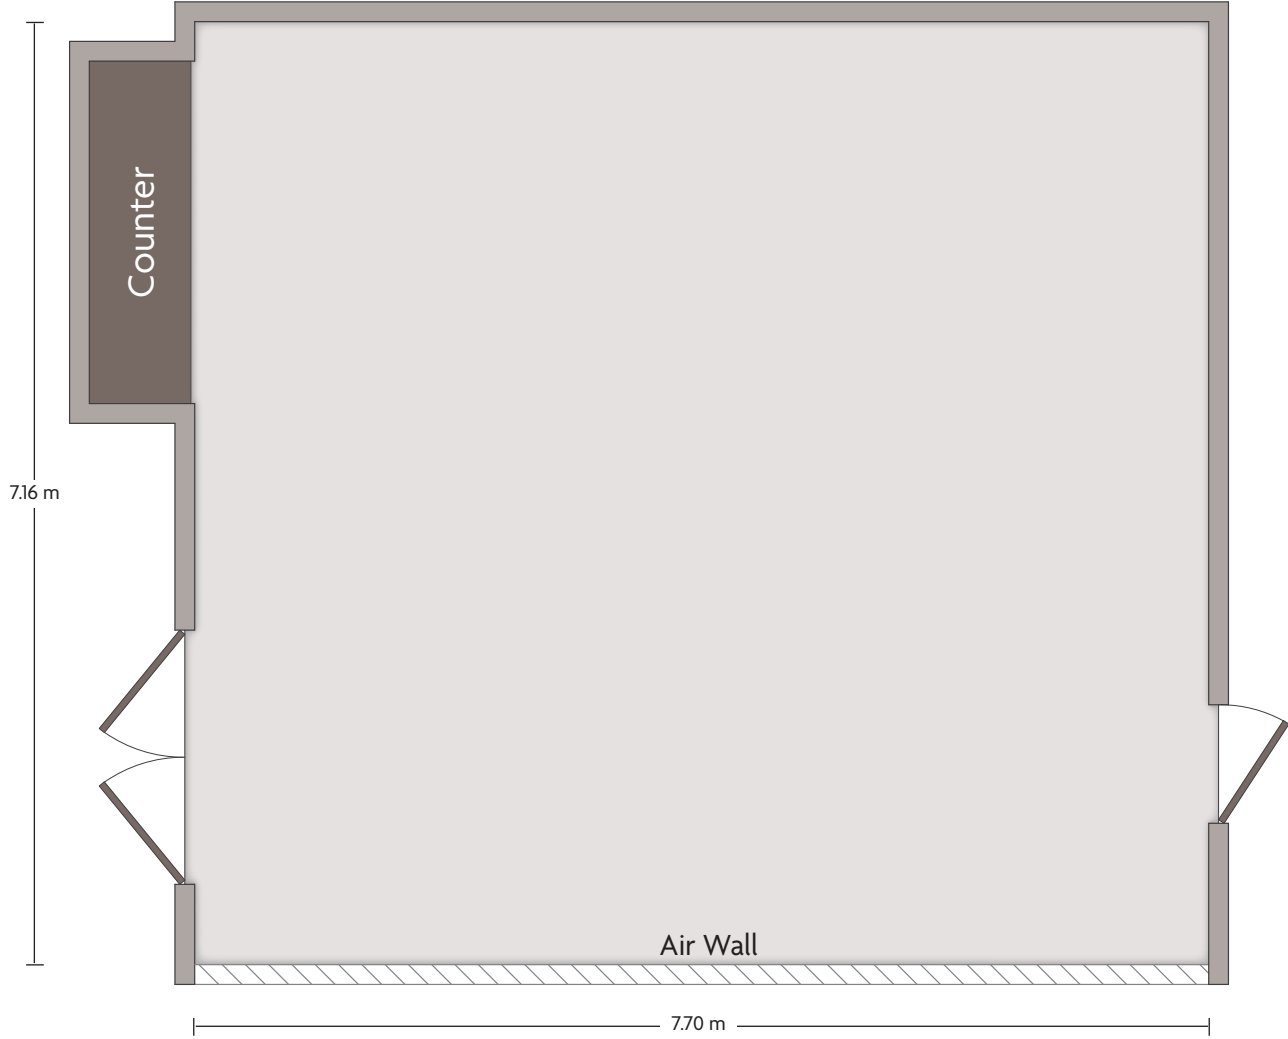

Crowne Plaza® Surfers Paradise - Chapel

LENGTH: 12.00 m WIDTH: 8.15 m HEIGHT: 5.00 m TOTAL SQUARE METERS: 81.19 m² MAXIMUM CAPACITY: 60 POWER OUTLETS: 10

2807 Gold Coast Highway | Surfers Paradise QLD - 4217, Australia | +61-7-5592-9900

Crowne Plaza® Surfers Paradise - Cypress & Kauri

LENGTH: 15.10 m WIDTH: 7.70 m HEIGHT: 4.20 m TOTAL SQUARE METERS: 116.27 m² MAXIMUM CAPACITY: 115 POWER OUTLETS: 4

2807 Gold Coast Highway | Surfers Paradise QLD - 4217, Australia | +61-7-5592-9900

*Multiple layout options available for this space.

Crowne Plaza® Surfers Paradise - Cypress

LENGTH: 7.70 m WIDTH: 7.16 m HEIGHT: 4.20 m TOTAL SQUARE METERS: 55.13 m² MAXIMUM CAPACITY: 60 POWER OUTLETS: 2

*Multiple layout options available for this space.

Crowne Plaza® Surfers Paradise - Phoenix Pre-function

LENGTH: 16.56 m WIDTH: 11.87 m HEIGHT: 3.00 m TOTAL SQUARE METERS: 131.83 m² MAXIMUM CAPACITY: N/A POWER OUTLETS: 10