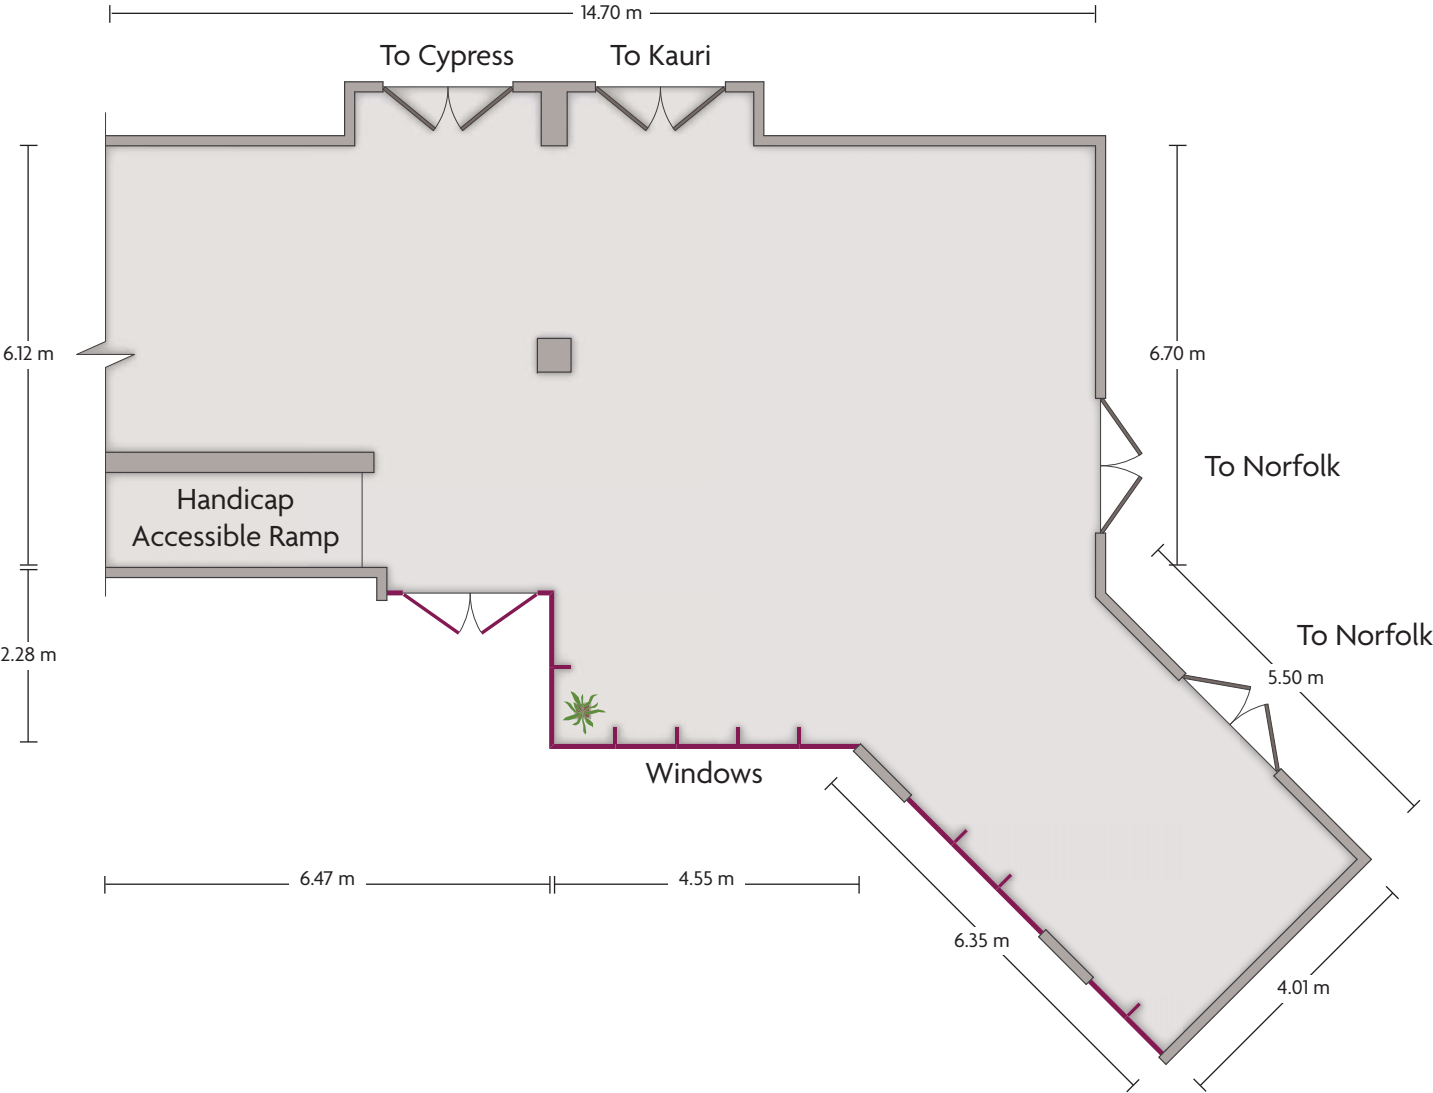

Crowne Plaza® Surfers Paradise - Norfolk, Kauri & Cypress Pre-function

LENGTH: 14.70 m WIDTH: 8.88 m HEIGHT: 3.60 m TOTAL SQUARE METERS: 134.57 m² MAXIMUM CAPACITY: N/A POWER OUTLETS: 10

2807 Gold Coast Highway | Surfers Paradise QLD - 4217, Australia | +61-7-5592-9900

*Multiple layout options available for this space.