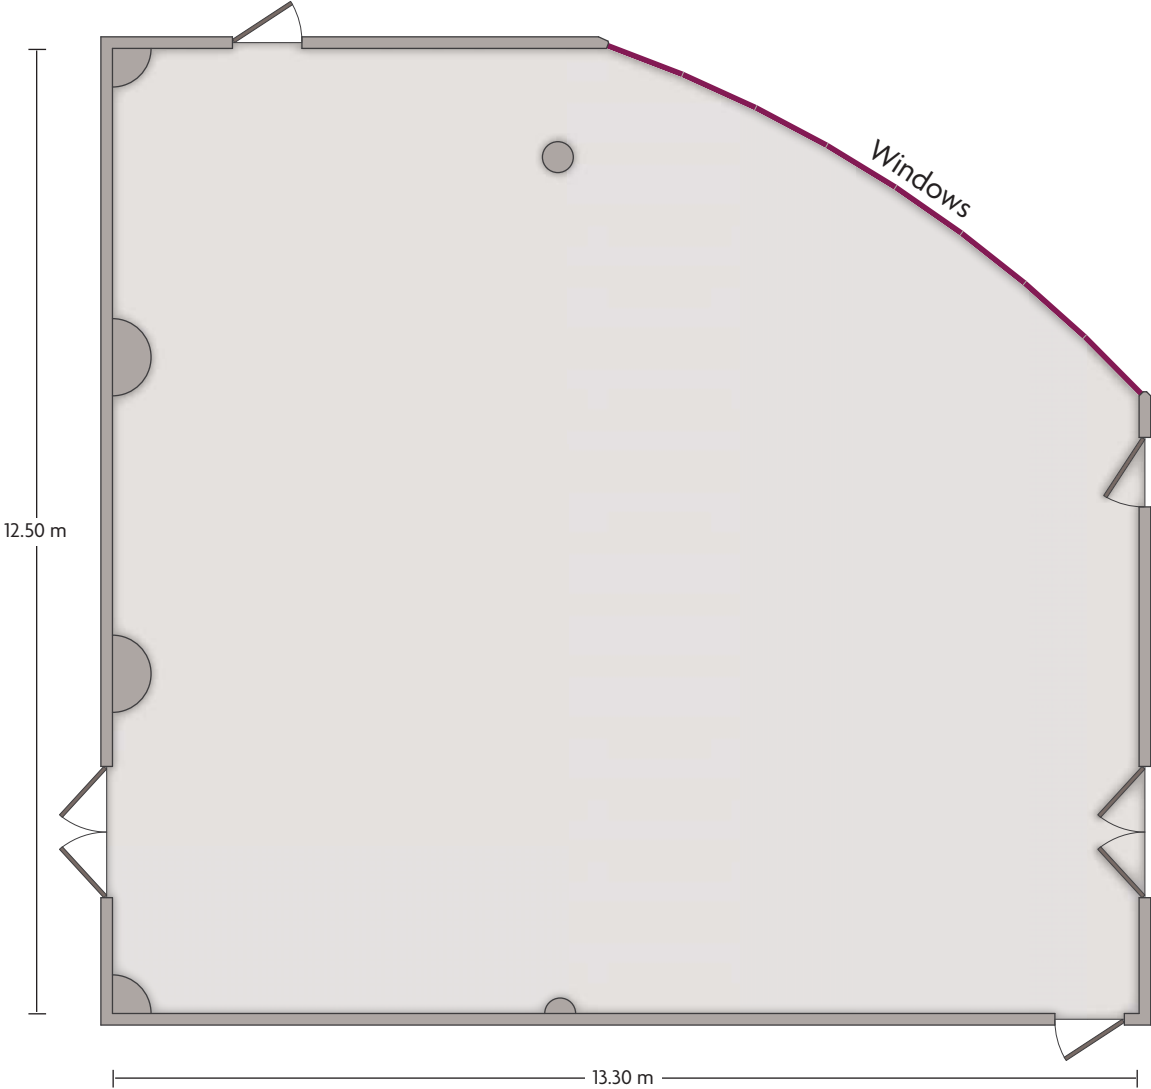

Crowne Plaza® Surfers Paradise - Phoenix

LENGTH: 13.30 m WIDTH: 12.50 m HEIGHT: 3.00 m TOTAL SQUARE METERS: 152.02 m² MAXIMUM CAPACITY: 130 POWER OUTLETS: 12

2807 Gold Coast Highway | Surfers Paradise QLD - 4217, Australia | +61-7-5592-9900

*Multiple layout options available for this space.