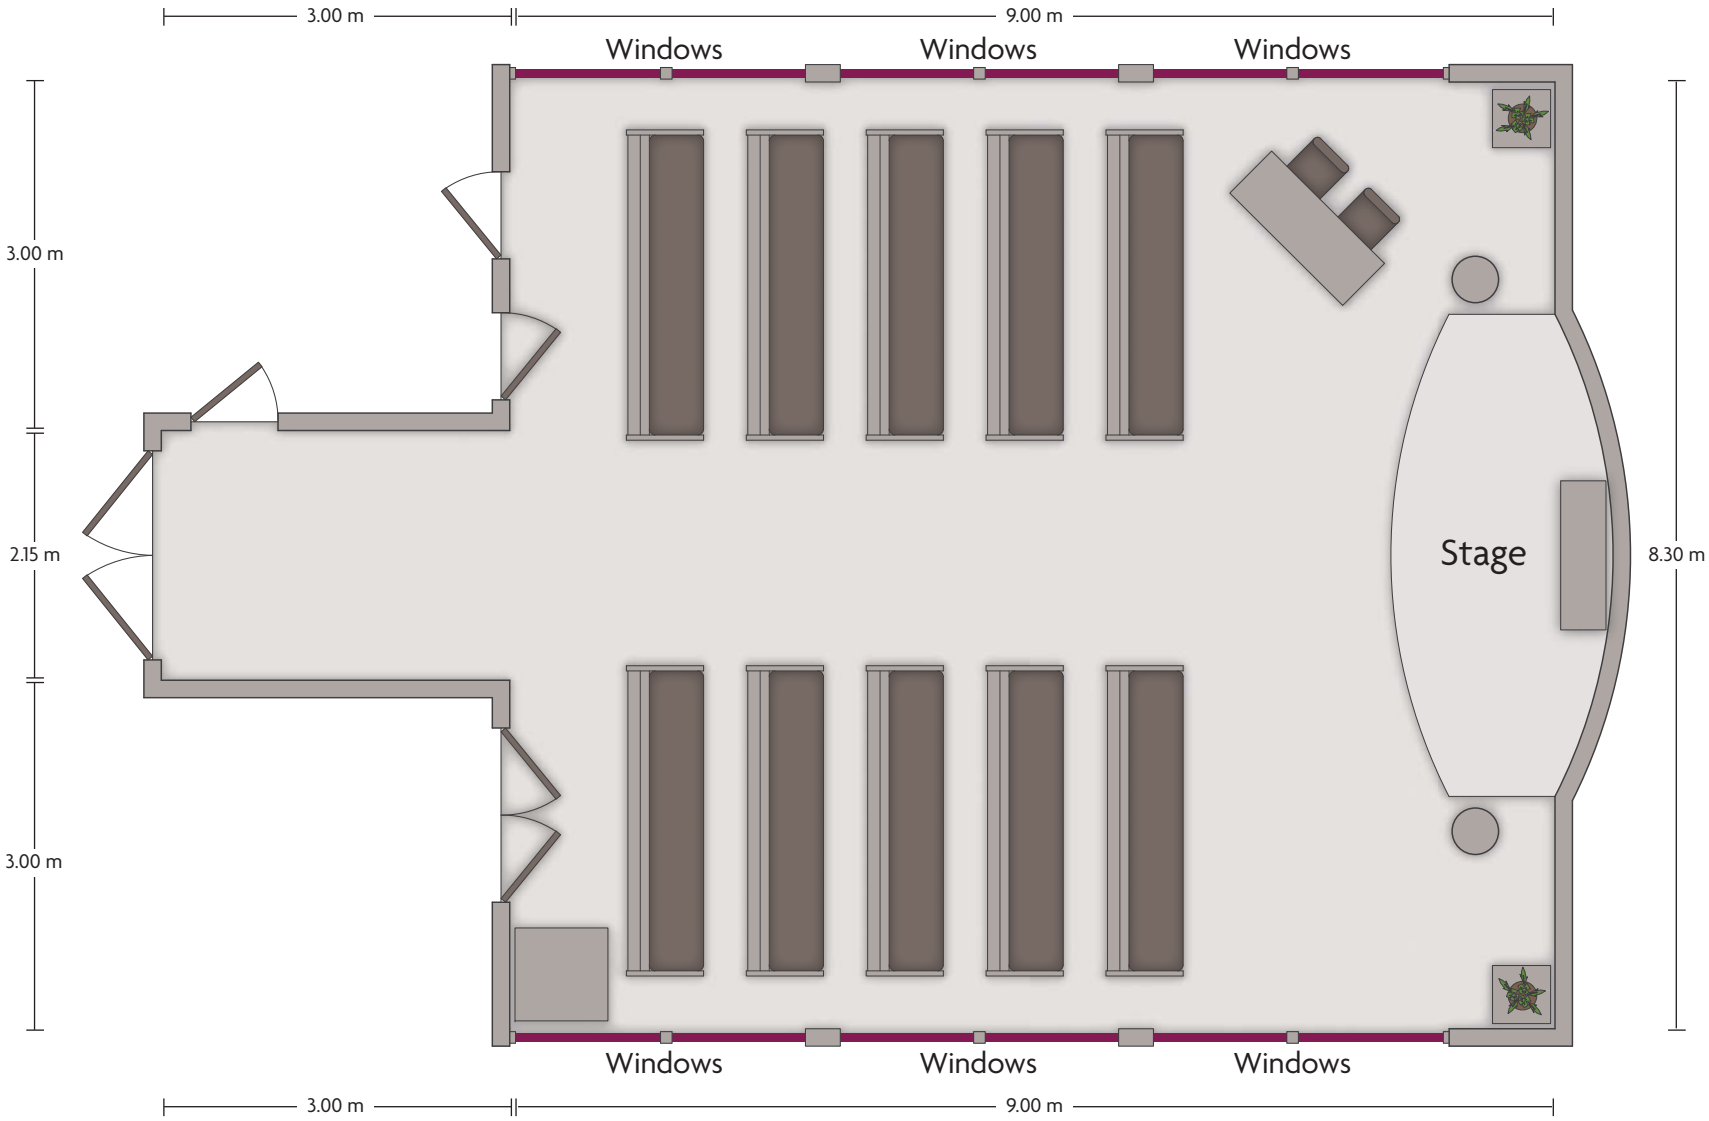

Crowne Plaza® Surfers Paradise - Chapel

LENGTH: 12.00 m WIDTH: 8.15 m HEIGHT: 5.00 m TOTAL SQUARE METERS: 81.19 m² MAXIMUM CAPACITY: 60 POWER OUTLETS: 10

2807 Gold Coast Highway | Surfers Paradise QLD - 4217, Australia | +61-7-5592-9900