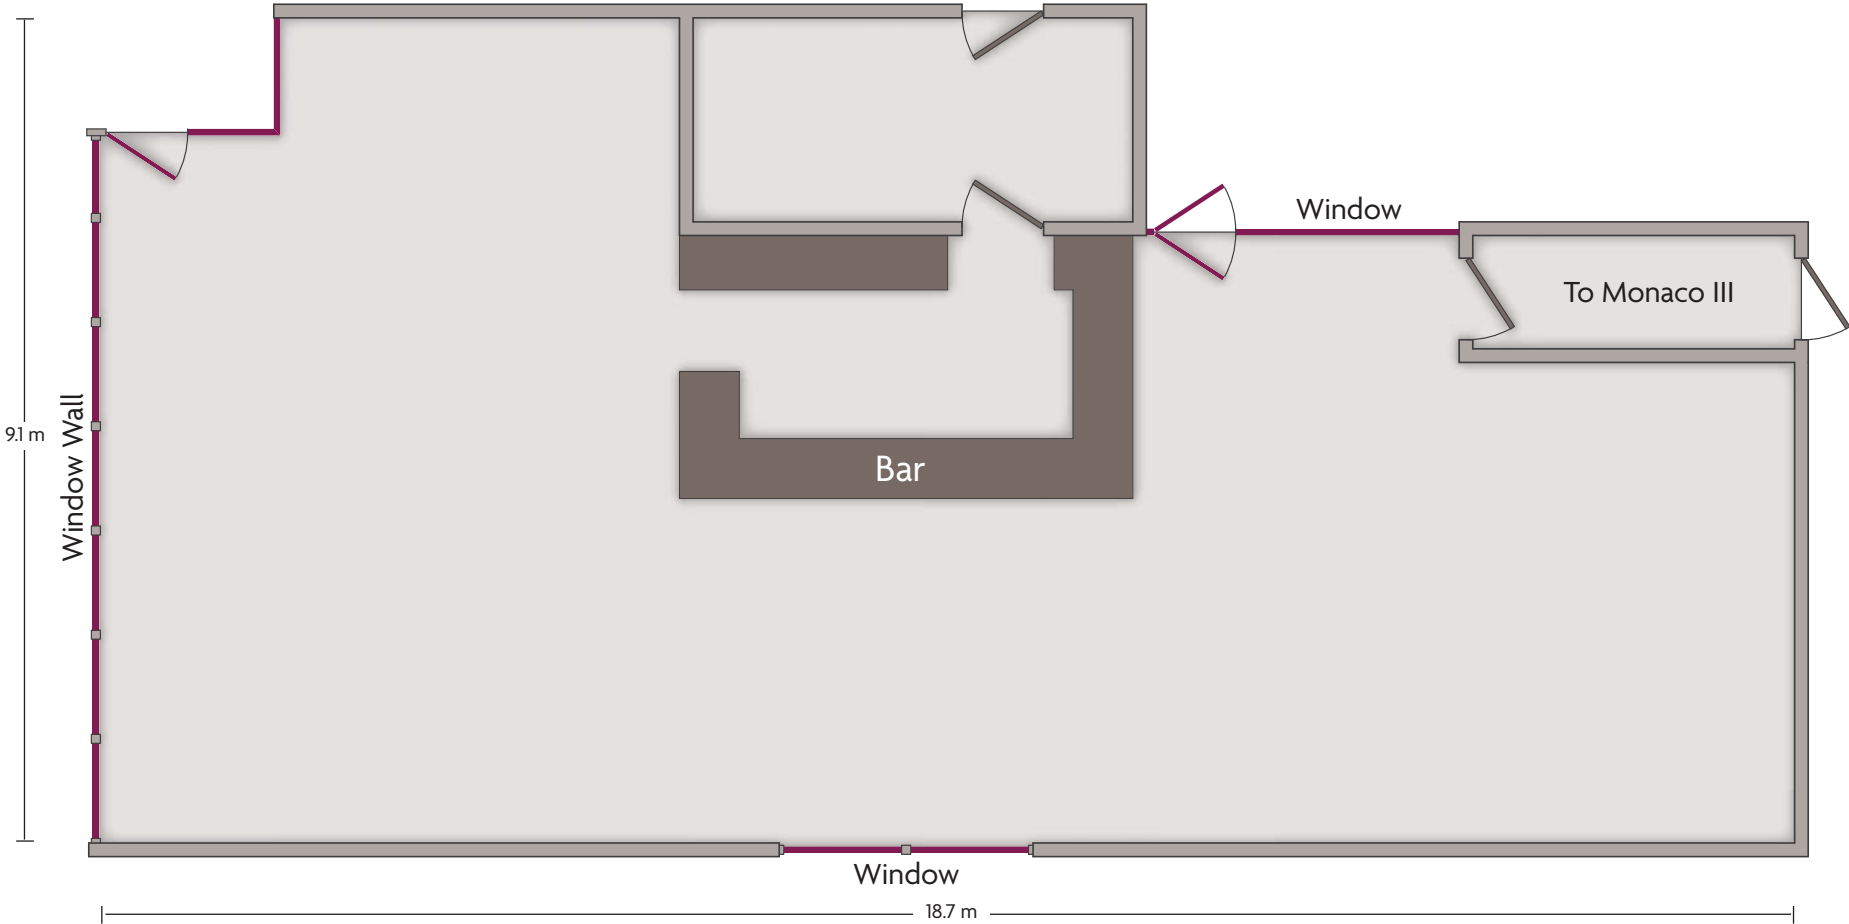

Crowne Plaza® Surfers Paradise - Monaco I & II

LENGTH: 31.48 m WIDTH: 9.10 m HEIGHT: 3.50 m TOTAL SQUARE METERS: 239.37 m² MAXIMUM CAPACITY: 190 POWER OUTLETS: 18

2807 Gold Coast Highway | Surfers Paradise QLD - 4217, Australia | +61-7-5592-9900

*Multiple layout options available for this space.

Crowne Plaza® Surfers Paradise - Monaco I

LENGTH: 18.70 m WIDTH: 9.10 m HEIGHT: 3.00 m TOTAL SQUARE METERS: 125.61 m² MAXIMUM CAPACITY: 80 POWER OUTLETS: 18

2807 Gold Coast Highway | Surfers Paradise QLD - 4217, Australia | +61-7-5592-9900

*Multiple layout options available for this space.

Crowne Plaza® Surfers Paradise - Monaco II

LENGTH: 12.69 m WIDTH: 9.10 m HEIGHT: 3.50 m TOTAL SQUARE METERS: 113.39 m² MAXIMUM CAPACITY: 110 POWER OUTLETS: 18