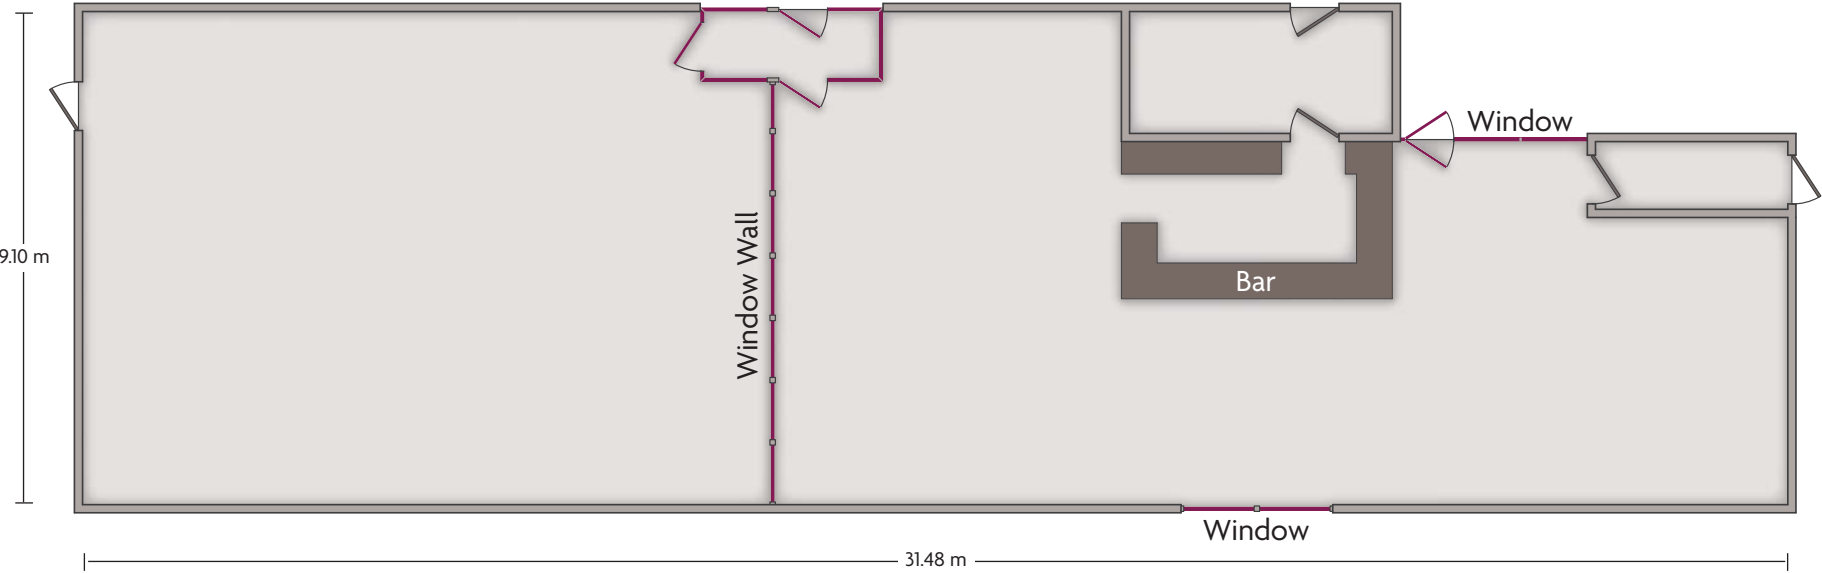

Crowne Plaza® Surfers Paradise - Monaco I & II

LENGTH: 31.48 m WIDTH: 9.10 m HEIGHT: 3.50 m TOTAL SQUARE METERS: 239.37 m² MAXIMUM CAPACITY: 190 POWER OUTLETS: 18

2807 Gold Coast Highway | Surfers Paradise QLD - 4217, Australia | +61-7-5592-9900

*Multiple layout options available for this space.

Crowne Plaza® Surfers Paradise - Monaco I

LENGTH: 18.70 m WIDTH: 9.10 m HEIGHT: 3.00 m TOTAL SQUARE METERS: 125.61 m² MAXIMUM CAPACITY: 80 POWER OUTLETS: 18

2807 Gold Coast Highway | Surfers Paradise QLD - 4217, Australia | +61-7-5592-9900

*Multiple layout options available for this space.

Crowne Plaza® Surfers Paradise - Monaco II

LENGTH: 12.69 m WIDTH: 9.10 m HEIGHT: 3.50 m TOTAL SQUARE METERS: 113.39 m² MAXIMUM CAPACITY: 110 POWER OUTLETS: 18